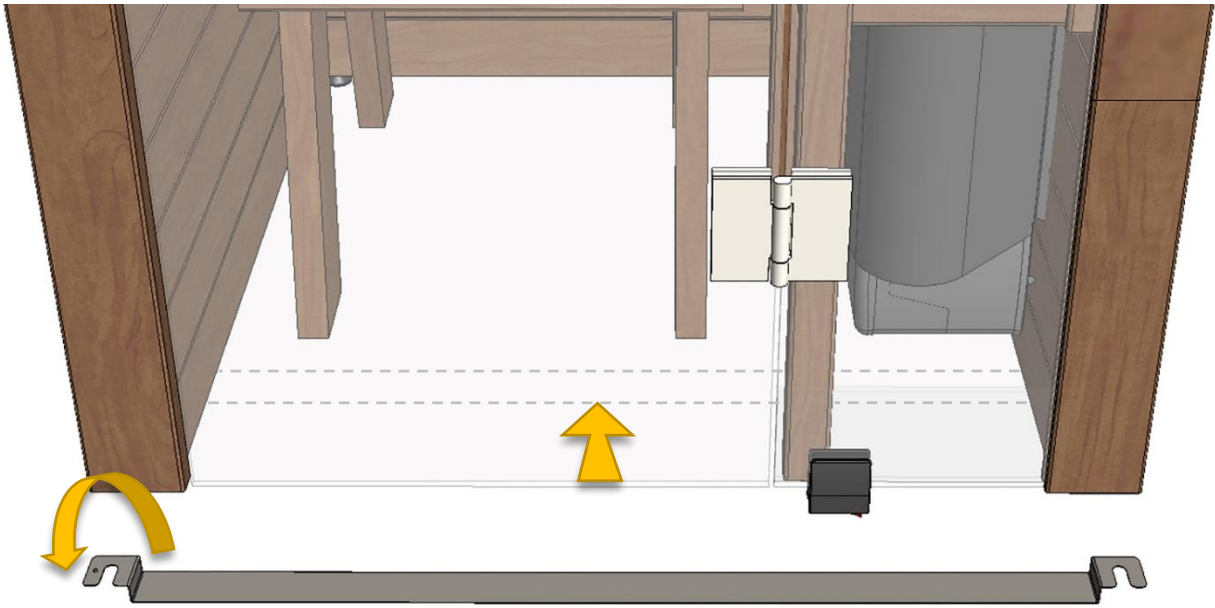

ZVEL-502

**Notice!**  
Heater is not included.  
Recommended heater for this sauna is Delta D36 (3,6 kW).

**Notice.**

Check right cables from the manual of the heater!

AC3000

ZVEL-850

NOTES

---