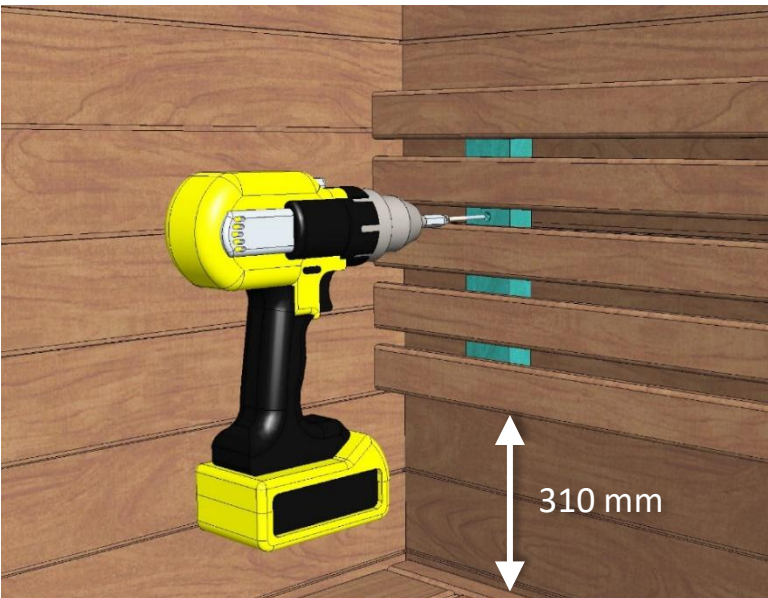

SS 4,5 * 45 mm