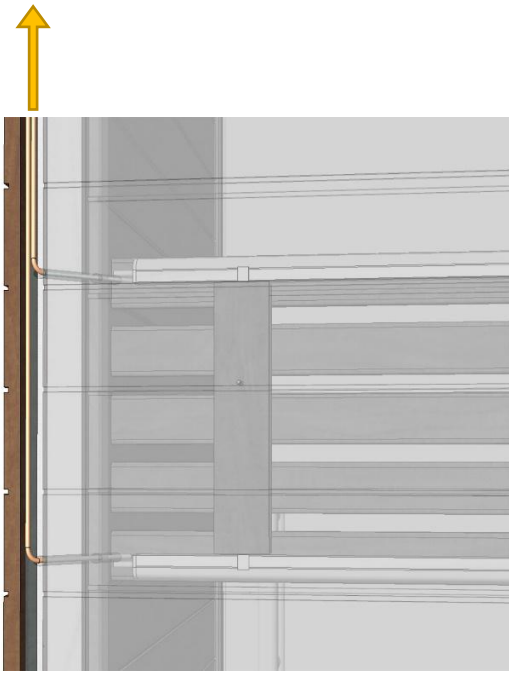

## Utu sauna cabin (SHU0909) - Installation instructions

Table of contents SHU0909-sauna cabin

Description	INFO	Quantity	Check
Wall-elements	(w*d*h)		
A	922*72*2034	1 pc	
B	920*72*2034	1 pc	
C	922*72*2034	1 pc	
Roof element	(w*d*h)		
R	872*883*64	1 pc	
Mouldings	(w*d*h)		
(outside) back corners	21*52*2034 HT aspen	2 pcs	
Interior	(w*d*h)		
Bench support(s)	385*28*90 HT aspen	2 pcs	
Bench support (horizontal)	737*28*45 HT aspen	1 pc	
Upper bench	785*400*90 HT aspen	1 pc	
Bench skirt	785*30*325 HT aspen	1 pc	
Lower bench (stool)	500*400*450 HT aspen	1 pc	
Back rest	785*36*265 HT aspen	1 pc	
Heater guard, 3-pieces	412*247*705 HT aspen	1 pc	
LIGHTING			
RGBW-LED tubes	width 600	2 pcs	
Mounting clamps	metal clips	4 pcs	
LED power supply 24V, 90W	SZO113	1 pc	
All in one controller WTJ5	WTJ5	1 pc	
Remote controller	RTJ4	1 pc	
Heater (not included)			
Recommended heater Delta 2,7 kW	D36	not included	
Stones AC3000	5 - 10 cm	not included	
Glass front			
SG (DSOP0909A)	side glass 8*258*1968, clear	1 pc	
D (DSOP0909B)	door glass 8*530*1943, clear	1 pc	
Hinges	SAZ111	2 pcs	
Door handle	SAZ564	1 pc	
Magnet holder	ZVEL-502	1 pc	
Counter part for magnet	ZVEL-259C	1 pc	
Magnet	SAZ048KPL	1 pc	
Glass supporting leg	SAZ064	1 pc	
Front wall support 0909	ZVEL-850	1 pc	
Ventilation			
AIR Vent, alder	SZO93LE	1 pc	
Air duct, chromium	ZVEL-10	1 pc	
Accessories			
Installation instructions	Y05-1273	1 pc	
Screws, nails and tools			
5*80 mm	(SS) Stainless steel	5 pcs	
5*80 mm	Zn	14 pcs	
4,5*45 mm	(SS) Stainless steel	25 pcs	
3*25 mm	(SS) Stainless steel	15 pcs	
1,7*45 mm	Zn	10 pcs	
Allen keys	1,5 mm, 3mm and 4 mm	3 pcs	

SS 3 \* 25 mm

SS 4,5 \* 45 mm

Ss 3 \* 25 mm

RGBW-LED 24V

**SS** 4,5 \* 45 mm

SAZ064

ZVEL-10

Ss 3 \* 25 mm