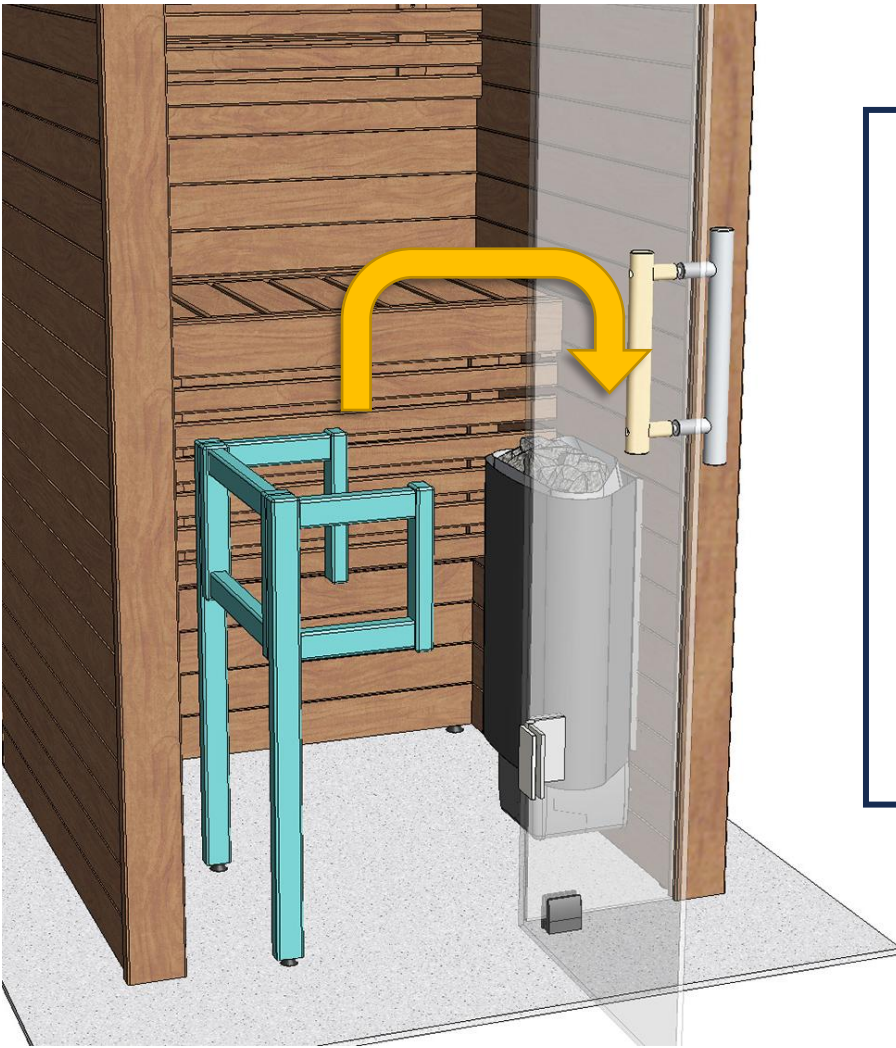

ZVEL-502

**Notice!**  
Heater is not included.  
Recommended heater for this sauna is Delta D36 (3,6 kW).

**Notice.**

Check right cables from the manual of the heater!

AC3000

ZVEL-850

NOTES

---