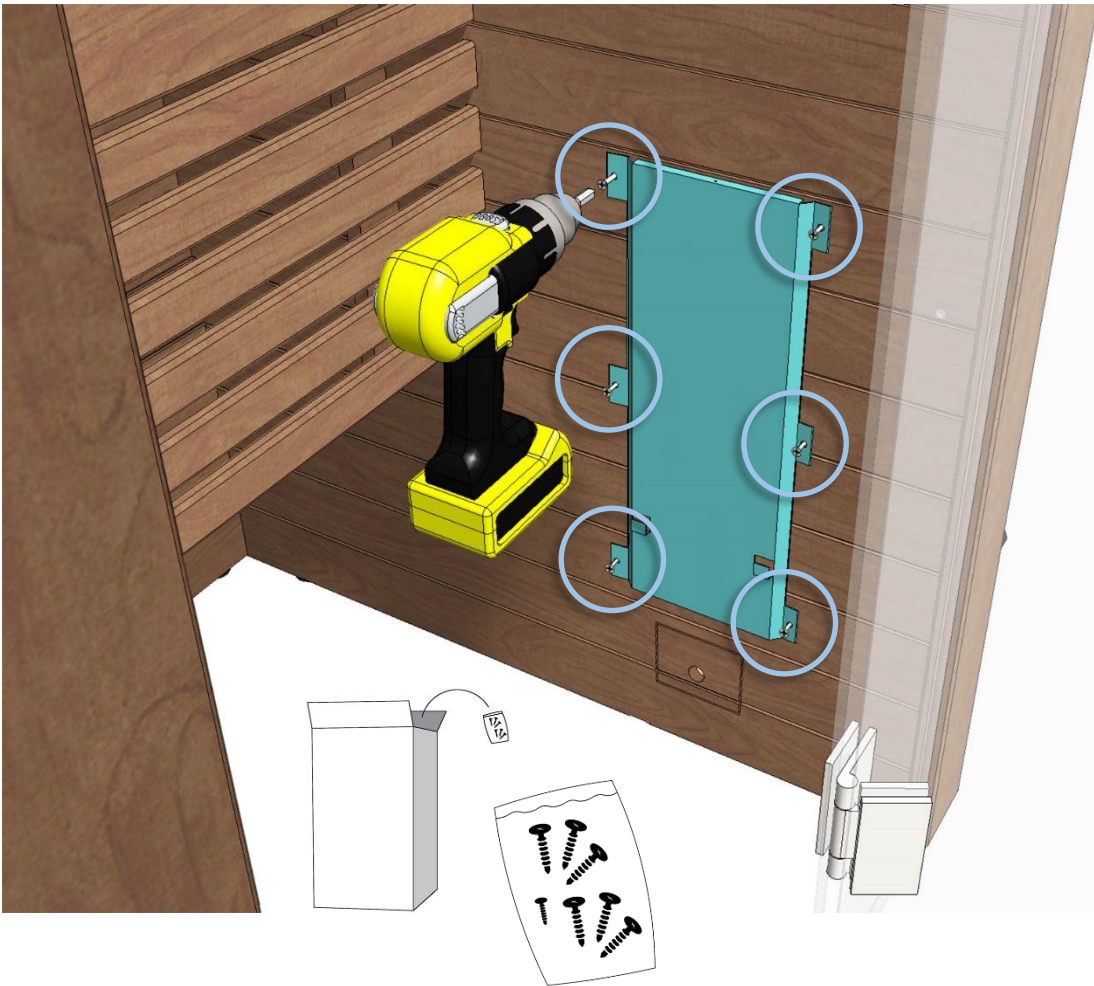

## Utu sauna cabin (SHU0909) - Installation instructions

Table of contents SHU0909-sauna cabin

Description	INFO	Quantity	Check
Wall-elements	(w*d*h)		
A	922*72*2034	1 pc	
B	920*72*2034	1 pc	
C	922*72*2034	1 pc	
Roof element	(w*d*h)		
R	872*883*64	1 pc	
Mouldings	(w*d*h)		
(outside) back corners	21*52*2034 HT aspen	2 pcs	
Interior	(w*d*h)		
Bench support(s)	385*28*90 HT aspen	2 pcs	
Bench support (horizontal)	737*28*45 HT aspen	1 pc	
Upper bench	785*400*90 HT aspen	1 pc	
Bench skirt	785*30*325 HT aspen	1 pc	
Lower bench (stool)	500*400*450 HT aspen	1 pc	
Back rest	785*36*265 HT aspen	1 pc	
Heater guard, 3-pieces	412*247*705 HT aspen	1 pc	
LIGHTING			
RGBW-LED tubes	width 600	2 pcs	
Mounting clamps	metal clips	4 pcs	
LED power supply 24V, 90W	SZO113	1 pc	
All in one controller WTJ5	WTJ5	1 pc	
Remote controller	RTJ4	1 pc	
Heater (not included)			
Recommended heater Delta 2,7 kW	D36	not included	
Stones AC3000	5 - 10 cm	not included	
Glass front			
SG (DSOP0909A)	side glass 8*258*1968, clear	1 pc	
D (DSOP0909B)	door glass 8*530*1943, clear	1 pc	
Hinges	SAZ111	2 pcs	
Door handle	SAZ564	1 pc	
Magnet holder	ZVEL-502	1 pc	
Counter part for magnet	ZVEL-259C	1 pc	
Magnet	SAZ048KPL	1 pc	
Glass supporting leg	SAZ064	1 pc	
Front wall support 0909	ZVEL-850	1 pc	
Ventilation			
AIR Vent, alder	SZO93LE	1 pc	
Air duct, chromium	ZVEL-10	1 pc	
Accessories			
Installation instructions	Y05-1273	1 pc	
Screws, nails and tools			
5*80 mm	(SS) Stainless steel	5 pcs	
5*80 mm	Zn	14 pcs	
4,5*45 mm	(SS) Stainless steel	25 pcs	
3*25 mm	(SS) Stainless steel	15 pcs	
1,7*45 mm	Zn	10 pcs	
Allen keys	1,5 mm, 3mm and 4 mm	3 pcs	

ZVEL-502

**Notice!**  
Heater is not included.  
Recommended heater for this sauna is Delta D36 (3,6 kW).

**Notice.**

Check right cables from the manual of the heater!

AC3000

ZVEL-850

NOTES

---