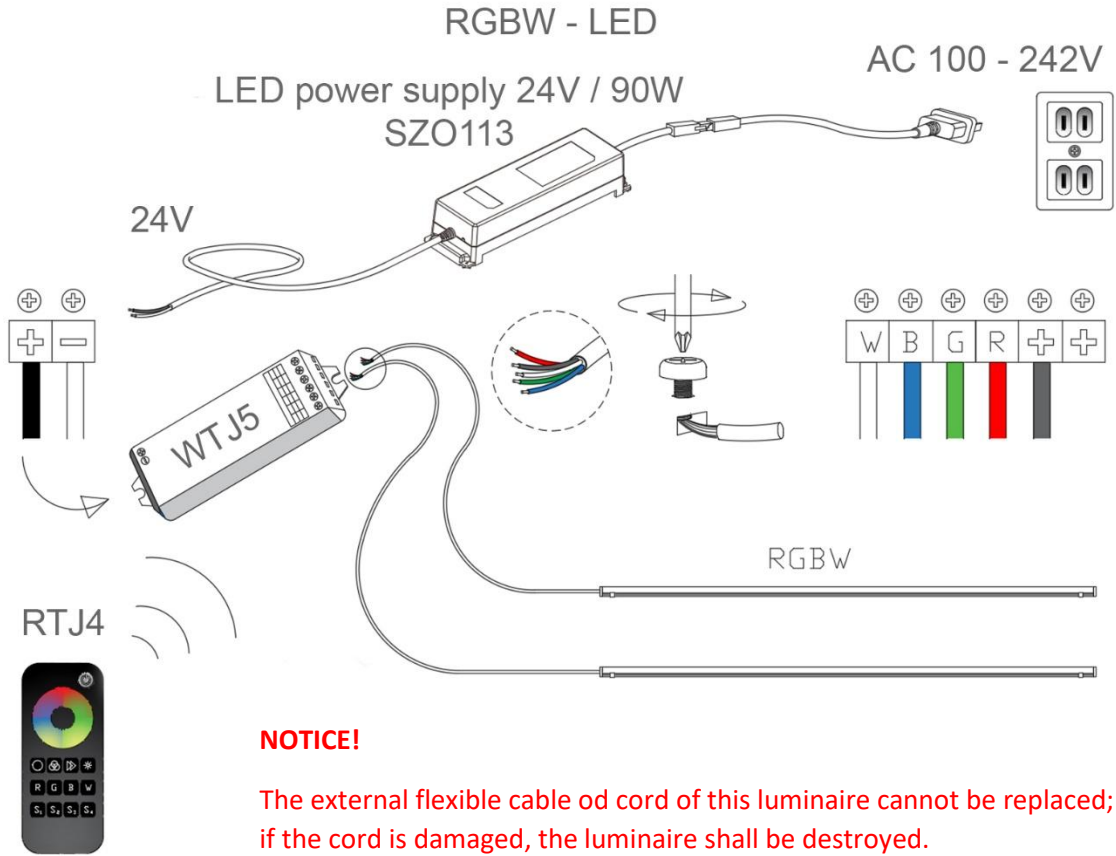

ZVEL-502

**Notice!**  
Heater is not included.  
Recommended heater for this sauna is Delta D36 (3,6 kW).

**Notice.**

Check right cables from the manual of the heater!

AC3000

ZVEL-850

NOTES

---