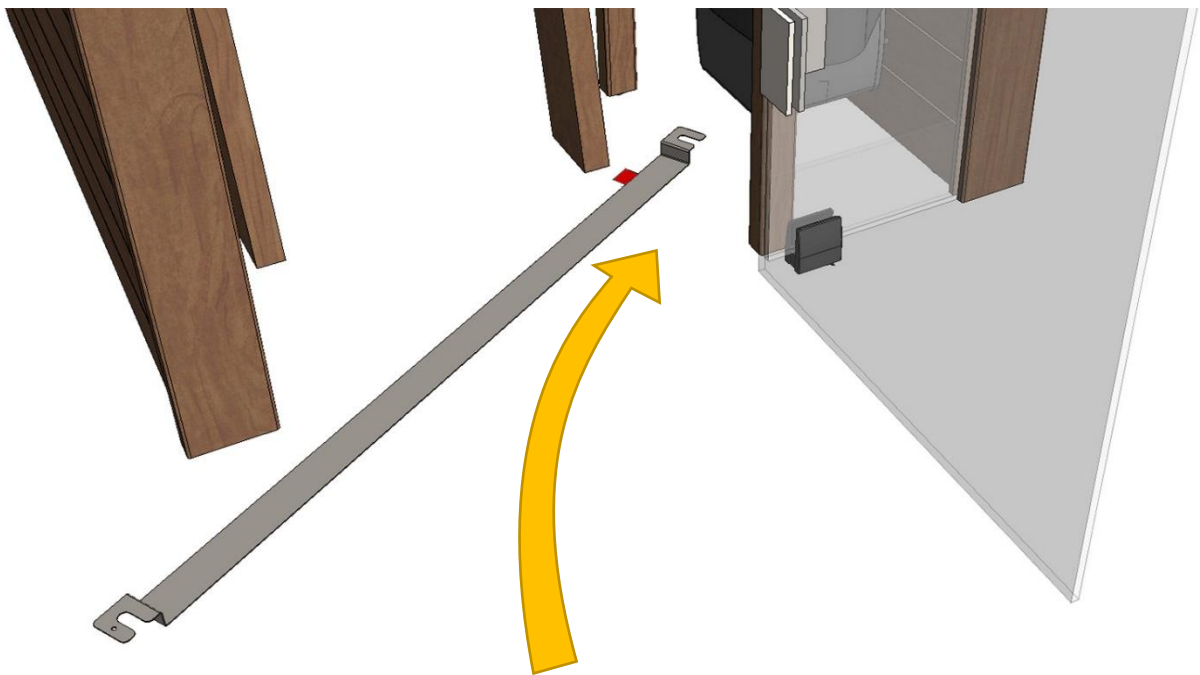

ZVEL-502

**Notice!**  
Heater is not included.  
Recommended heater for this sauna is Delta D36 (3,6 kW).

**Notice.**

Check right cables from the manual of the heater!

AC3000

ZVEL-850

NOTES

---