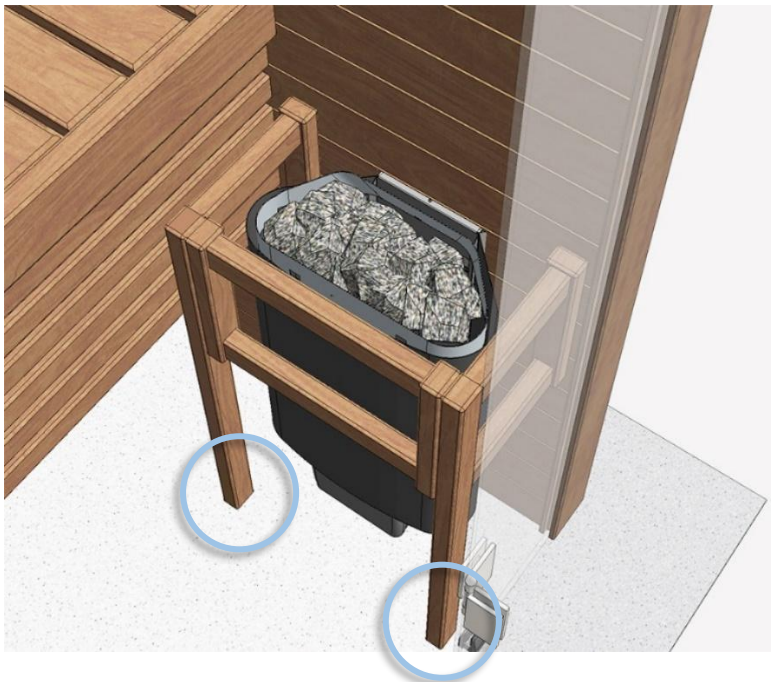

ZVEL-502

**Notice!**  
Heater is not included.  
Recommended heater for this sauna is Delta D36 (3,6 kW).

**Notice.**

Check right cables from the manual of the heater!

AC3000

ZVEL-850

NOTES

---