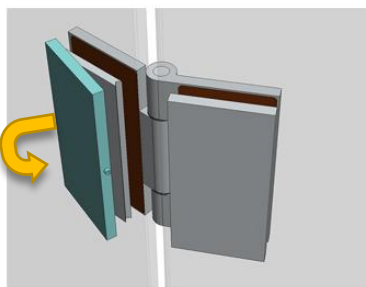

Allen key 1,5 mm

SHU0909 manual

Allen key 4 mm