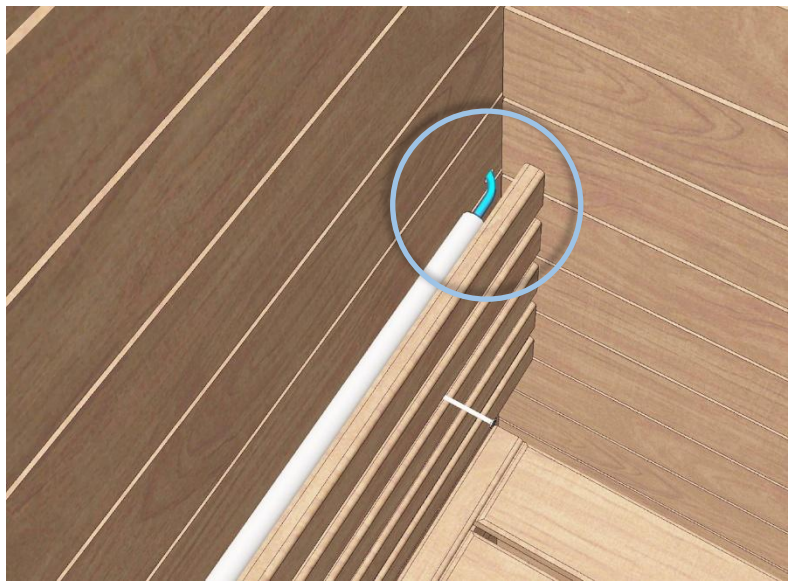

## Utu sauna cabin (SHU0909) - Installation instructions

Table of contents SHU0909-sauna cabin

Description	INFO	Quantity	Check
Wall-elements	(w*d*h)		
A	922*72*2034	1 pc	
B	920*72*2034	1 pc	
C	922*72*2034	1 pc	
Roof element	(w*d*h)		
R	872*883*64	1 pc	
Mouldings	(w*d*h)		
(outside) back corners	21*52*2034 HT aspen	2 pcs	
Interior	(w*d*h)		
Bench support(s)	385*28*90 HT aspen	2 pcs	
Bench support (horizontal)	737*28*45 HT aspen	1 pc	
Upper bench	785*400*90 HT aspen	1 pc	
Bench skirt	785*30*325 HT aspen	1 pc	
Lower bench (stool)	500*400*450 HT aspen	1 pc	
Back rest	785*36*265 HT aspen	1 pc	
Heater guard, 3-pieces	412*247*705 HT aspen	1 pc	
LIGHTING			
RGBW-LED tubes	width 600	2 pcs	
Mounting clamps	metal clips	4 pcs	
LED power supply 24V, 90W	SZO113	1 pc	
All in one controller WTJ5	WTJ5	1 pc	
Remote controller	RTJ4	1 pc	
Heater (not included)			
Recommended heater Delta 2,7 kW	D36	not included	
Stones AC3000	5 - 10 cm	not included	
Glass front			
SG (DSOP0909A)	side glass 8*258*1968, clear	1 pc	
D (DSOP0909B)	door glass 8*530*1943, clear	1 pc	
Hinges	SAZ111	2 pcs	
Door handle	SAZ564	1 pc	
Magnet holder	ZVEL-502	1 pc	
Counter part for magnet	ZVEL-259C	1 pc	
Magnet	SAZ048KPL	1 pc	
Glass supporting leg	SAZ064	1 pc	
Front wall support 0909	ZVEL-850	1 pc	
Ventilation			
AIR Vent, alder	SZO93LE	1 pc	
Air duct, chromium	ZVEL-10	1 pc	
Accessories			
Installation instructions	Y05-1273	1 pc	
Screws, nails and tools			
5*80 mm	(SS) Stainless steel	5 pcs	
5*80 mm	Zn	14 pcs	
4,5*45 mm	(SS) Stainless steel	25 pcs	
3*25 mm	(SS) Stainless steel	15 pcs	
1,7*45 mm	Zn	10 pcs	
Allen keys	1,5 mm, 3mm and 4 mm	3 pcs	

SS 3 \* 25 mm

SS 4,5 \* 45 mm

Ss 3 \* 25 mm

RGBW-LED 24V

**SS** 4,5 \* 45 mm

SAZ064

ZVEL-10

Ss 3 \* 25 mm