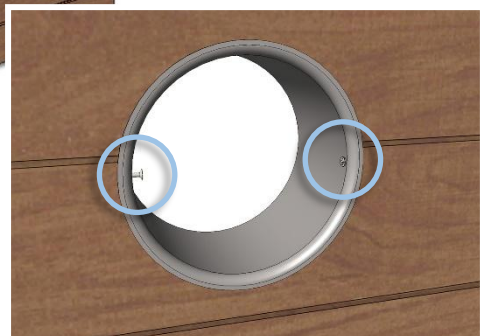

## Utu sauna cabin (SHU0909) - Installation instructions

Table of contents SHU0909-sauna cabin

Description	INFO	Quantity	Check
Wall-elements	(w*d*h)		
A	922*72*2034	1 pc	
B	920*72*2034	1 pc	
C	922*72*2034	1 pc	
Roof element	(w*d*h)		
R	872*883*64	1 pc	
Mouldings	(w*d*h)		
(outside) back corners	21*52*2034 HT aspen	2 pcs	
Interior	(w*d*h)		
Bench support(s)	385*28*90 HT aspen	2 pcs	
Bench support (horizontal)	737*28*45 HT aspen	1 pc	
Upper bench	785*400*90 HT aspen	1 pc	
Bench skirt	785*30*325 HT aspen	1 pc	
Lower bench (stool)	500*400*450 HT aspen	1 pc	
Back rest	785*36*265 HT aspen	1 pc	
Heater guard, 3-pieces	412*247*705 HT aspen	1 pc	
LIGHTING			
RGBW-LED tubes	width 600	2 pcs	
Mounting clamps	metal clips	4 pcs	
LED power supply 24V, 90W	SZO113	1 pc	
All in one controller WTJ5	WTJ5	1 pc	
Remote controller	RTJ4	1 pc	
Heater (not included)			
Recommended heater Delta 2,7 kW	D36	not included	
Stones AC3000	5 - 10 cm	not included	
Glass front			
SG (DSOP0909A)	side glass 8*258*1968, clear	1 pc	
D (DSOP0909B)	door glass 8*530*1943, clear	1 pc	
Hinges	SAZ111	2 pcs	
Door handle	SAZ564	1 pc	
Magnet holder	ZVEL-502	1 pc	
Counter part for magnet	ZVEL-259C	1 pc	
Magnet	SAZ048KPL	1 pc	
Glass supporting leg	SAZ064	1 pc	
Front wall support 0909	ZVEL-850	1 pc	
Ventilation			
AIR Vent, alder	SZO93LE	1 pc	
Air duct, chromium	ZVEL-10	1 pc	
Accessories			
Installation instructions	Y05-1273	1 pc	
Screws, nails and tools			
5*80 mm	(SS) Stainless steel	5 pcs	
5*80 mm	Zn	14 pcs	
4,5*45 mm	(SS) Stainless steel	25 pcs	
3*25 mm	(SS) Stainless steel	15 pcs	
1,7*45 mm	Zn	10 pcs	
Allen keys	1,5 mm, 3mm and 4 mm	3 pcs	

SS 3 \* 25 mm

SS 4,5 \* 45 mm

Ss 3 \* 25 mm

RGBW-LED 24V

**SS** 4,5 \* 45 mm

SAZ064

ZVEL-10

Ss 3 \* 25 mm