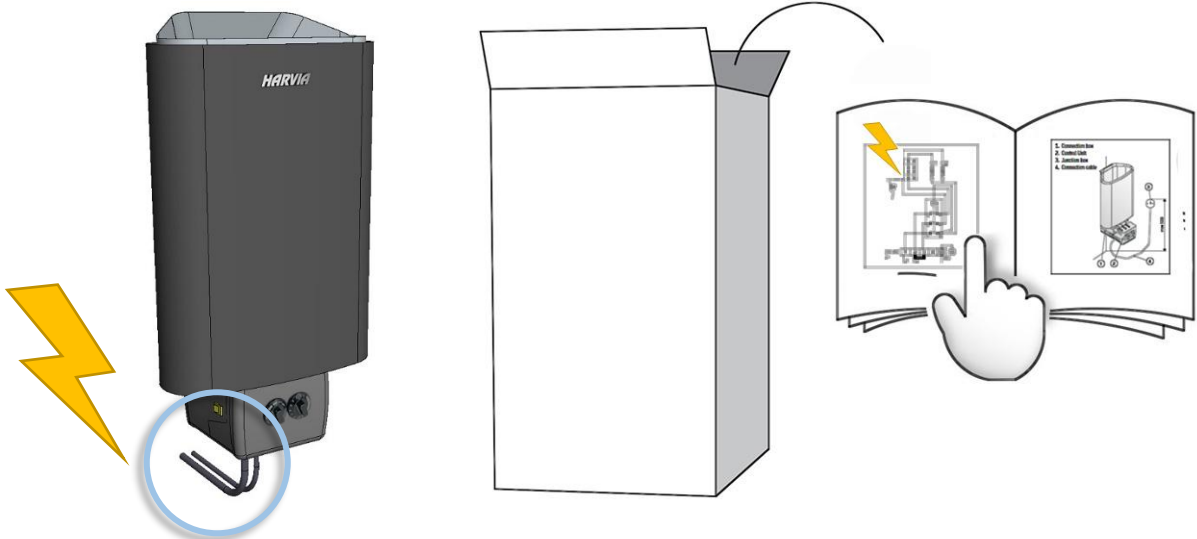

ZVEL-502

**Notice!**  
Heater is not included.  
Recommended heater for this sauna is Delta D36 (3,6 kW).

**Notice.**

Check right cables from the manual of the heater!

AC3000

ZVEL-850

NOTES

---