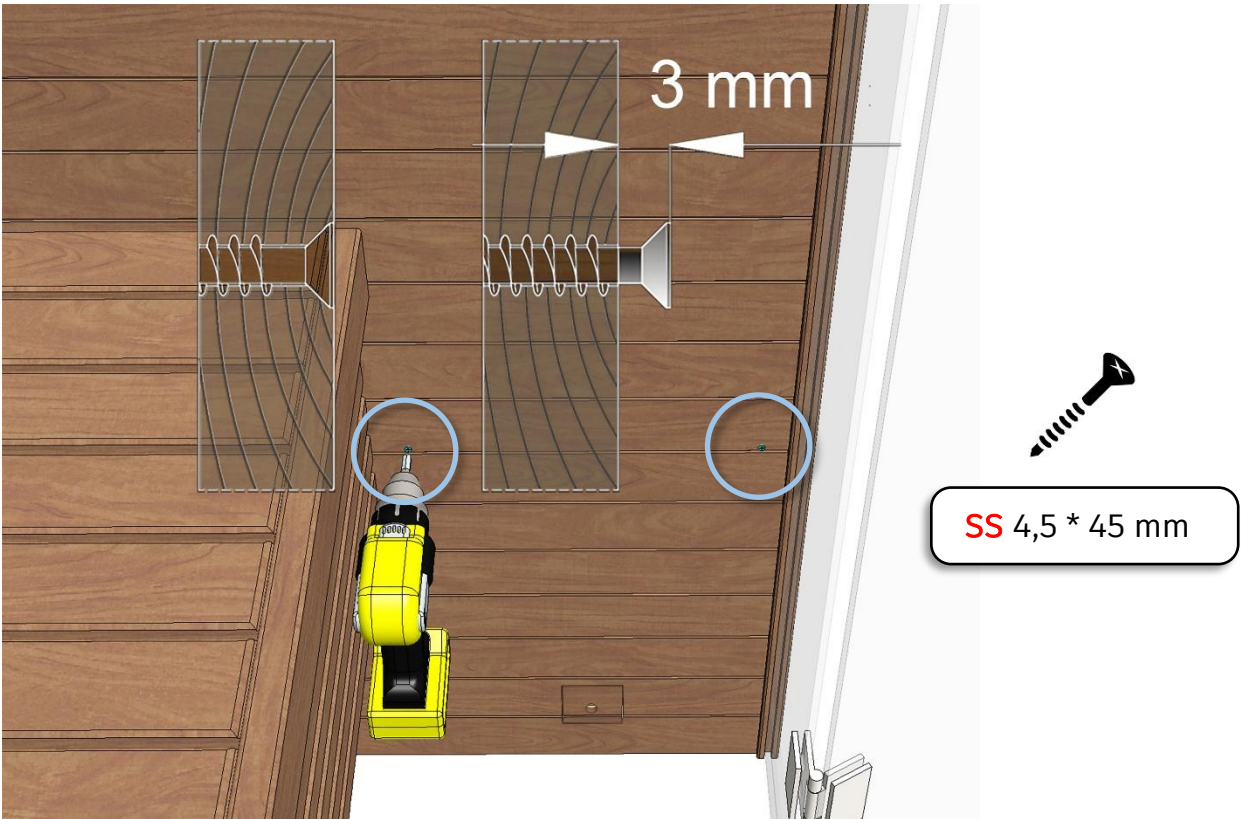

Notice!
Heater is not included.
Recommended heater for this sauna is Delta D36 (3,6 kW).