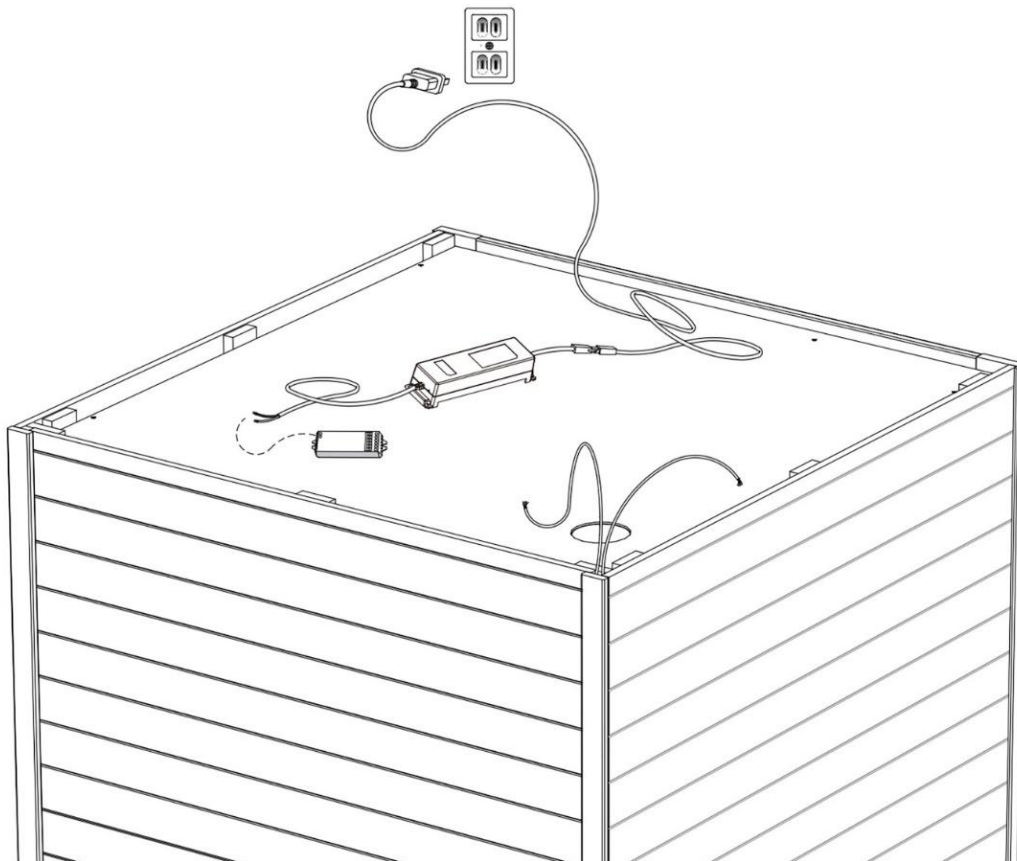

ZVEL-502

**Notice!**  
Heater is not included.  
Recommended heater for this sauna is Delta D36 (3,6 kW).

**Notice.**

Check right cables from the manual of the heater!

AC3000

ZVEL-850

NOTES

---