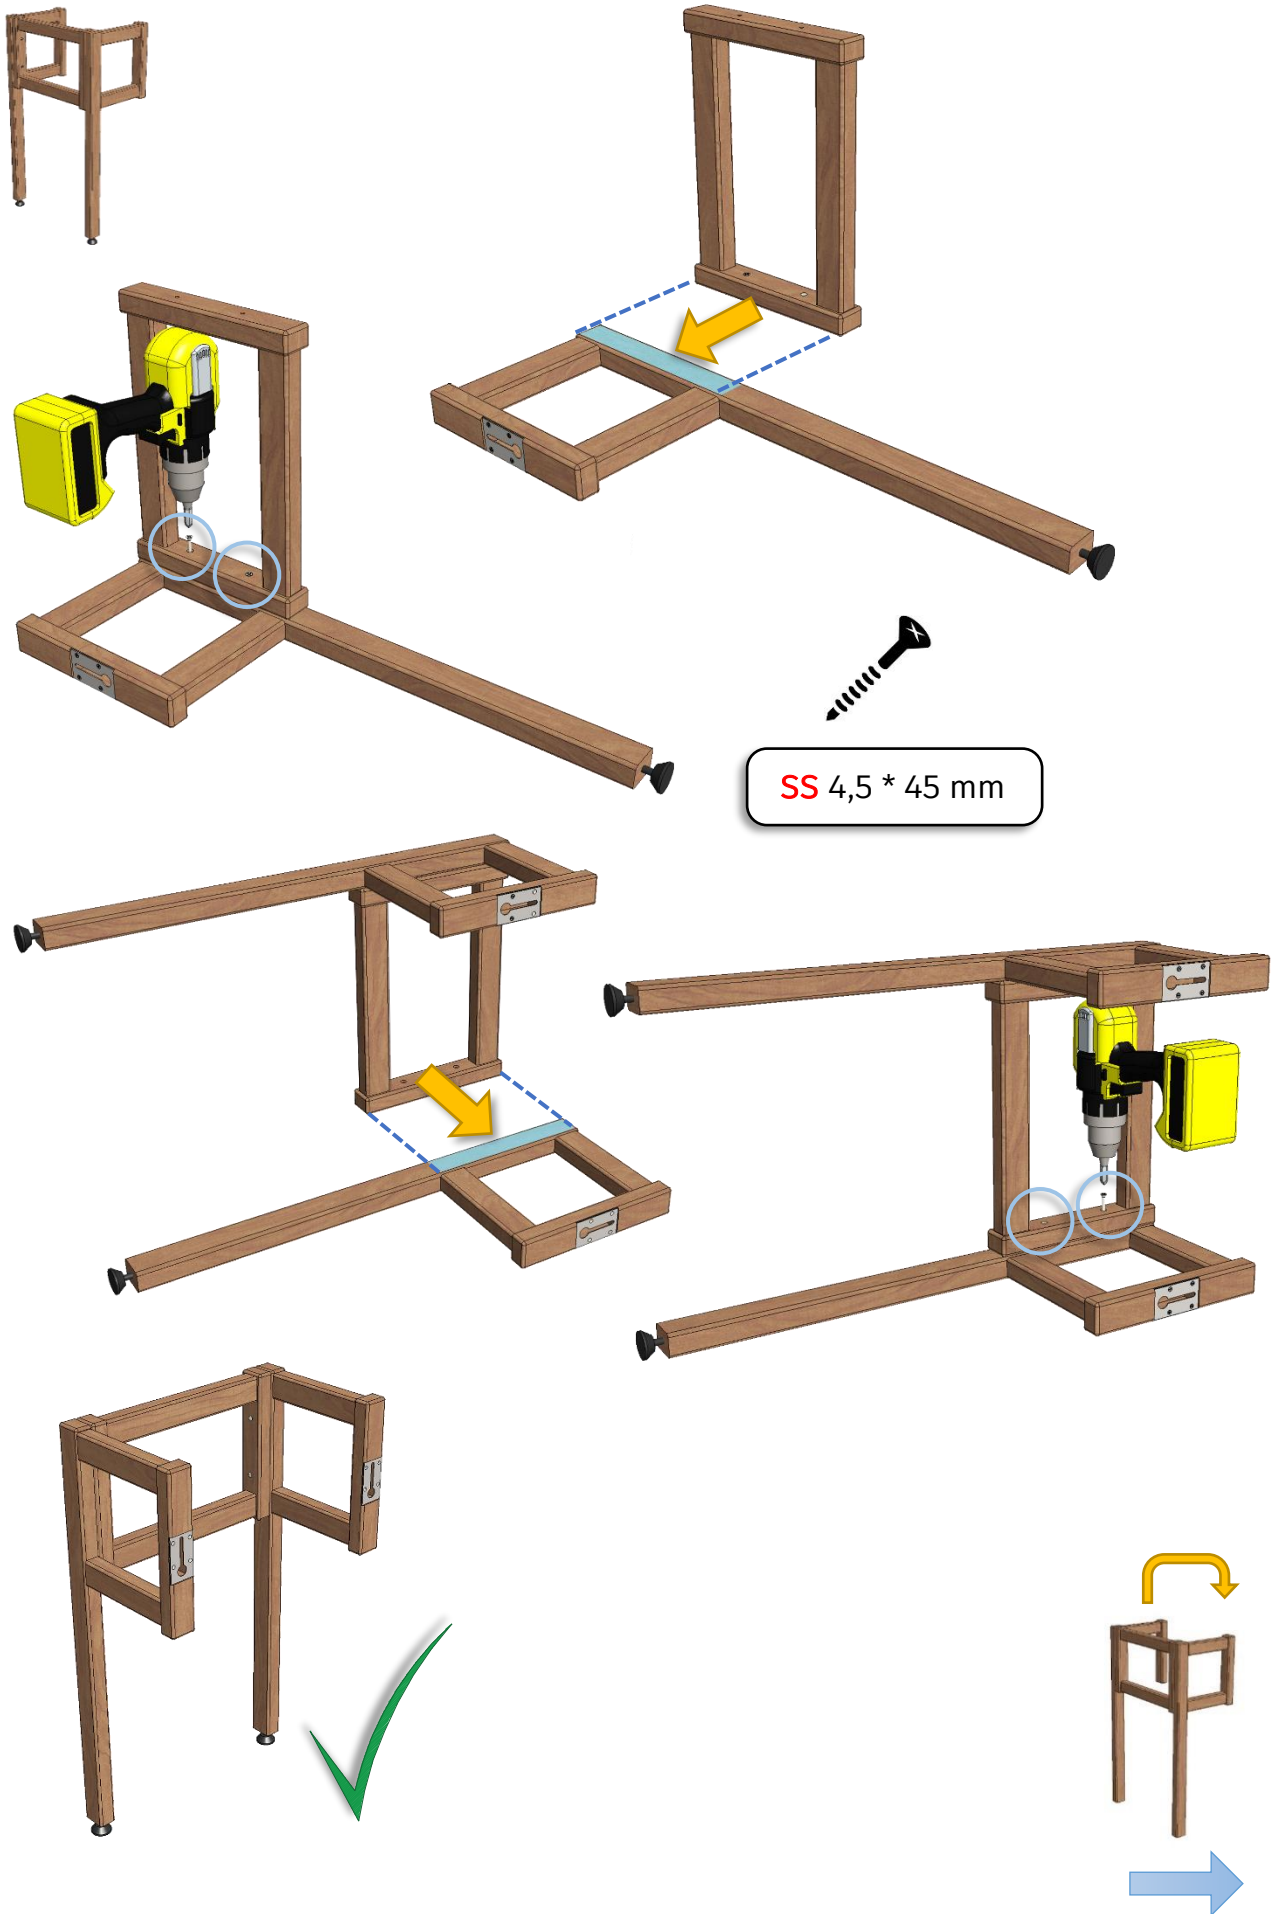

ZVEL-502

**Notice!**  
Heater is not included.  
Recommended heater for this sauna is Delta D36 (3,6 kW).

**Notice.**

Check right cables from the manual of the heater!

AC3000

ZVEL-850

NOTES

---