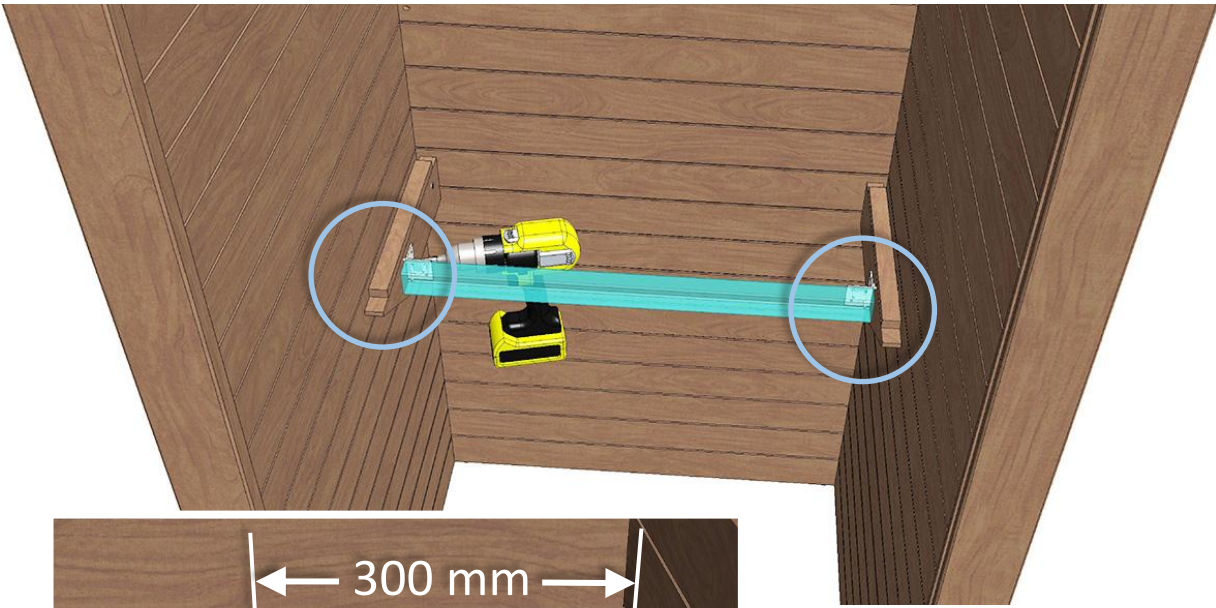

## Utu sauna cabin (SHU0909) - Installation instructions

Table of contents SHU0909-sauna cabin

Description	INFO	Quantity	Check
Wall-elements	(w*d*h)		
A	922*72*2034	1 pc	
B	920*72*2034	1 pc	
C	922*72*2034	1 pc	
Roof element	(w*d*h)		
R	872*883*64	1 pc	
Mouldings	(w*d*h)		
(outside) back corners	21*52*2034 HT aspen	2 pcs	
Interior	(w*d*h)		
Bench support(s)	385*28*90 HT aspen	2 pcs	
Bench support (horizontal)	737*28*45 HT aspen	1 pc	
Upper bench	785*400*90 HT aspen	1 pc	
Bench skirt	785*30*325 HT aspen	1 pc	
Lower bench (stool)	500*400*450 HT aspen	1 pc	
Back rest	785*36*265 HT aspen	1 pc	
Heater guard, 3-pieces	412*247*705 HT aspen	1 pc	
LIGHTING			
RGBW-LED tubes	width 600	2 pcs	
Mounting clamps	metal clips	4 pcs	
LED power supply 24V, 90W	SZO113	1 pc	
All in one controller WTJ5	WTJ5	1 pc	
Remote controller	RTJ4	1 pc	
Heater (not included)			
Recommended heater Delta 2,7 kW	D36	not included	
Stones AC3000	5 - 10 cm	not included	
Glass front			
SG (DSOP0909A)	side glass 8*258*1968, clear	1 pc	
D (DSOP0909B)	door glass 8*530*1943, clear	1 pc	
Hinges	SAZ111	2 pcs	
Door handle	SAZ564	1 pc	
Magnet holder	ZVEL-502	1 pc	
Counter part for magnet	ZVEL-259C	1 pc	
Magnet	SAZ048KPL	1 pc	
Glass supporting leg	SAZ064	1 pc	
Front wall support 0909	ZVEL-850	1 pc	
Ventilation			
AIR Vent, alder	SZO93LE	1 pc	
Air duct, chromium	ZVEL-10	1 pc	
Accessories			
Installation instructions	Y05-1273	1 pc	
Screws, nails and tools			
5*80 mm	(SS) Stainless steel	5 pcs	
5*80 mm	Zn	14 pcs	
4,5*45 mm	(SS) Stainless steel	25 pcs	
3*25 mm	(SS) Stainless steel	15 pcs	
1,7*45 mm	Zn	10 pcs	
Allen keys	1,5 mm, 3mm and 4 mm	3 pcs	

### Screws

SS = Stainless steel

Zn = Zink

SS x \* x mm

Zn x \* x mm

Zn 5 \* 80 mm

+

Zn 5 \* 80 mm