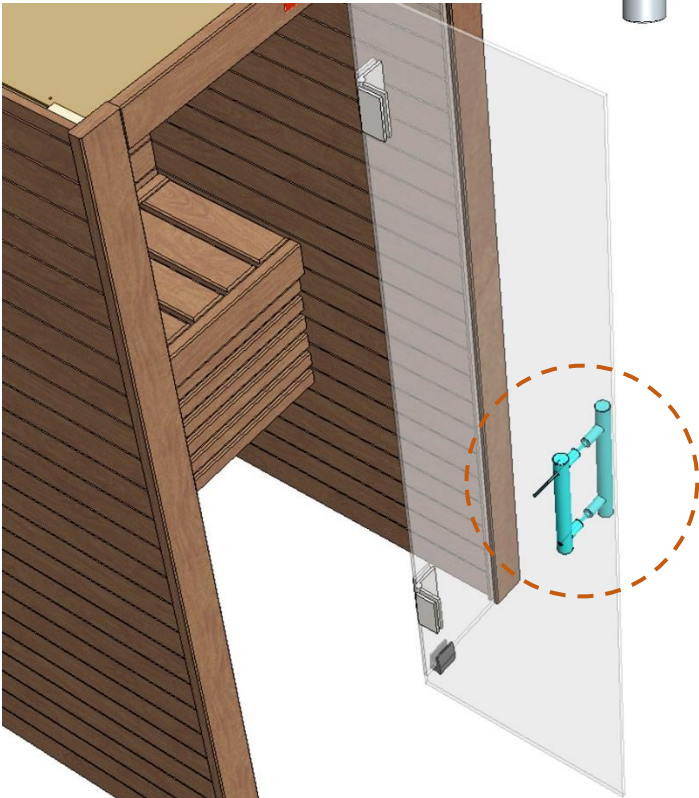

SAZ564

Allen key 5 mm