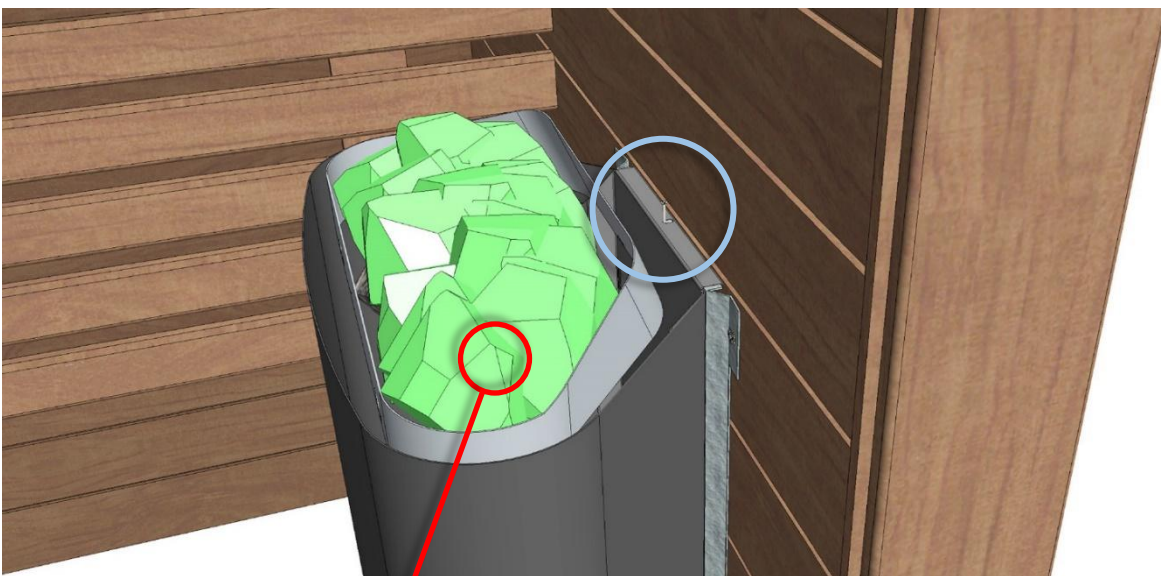

ZVEL-502

**Notice!**  
Heater is not included.  
Recommended heater for this sauna is Delta D36 (3,6 kW).

**Notice.**

Check right cables from the manual of the heater!

AC3000

ZVEL-850

NOTES

---