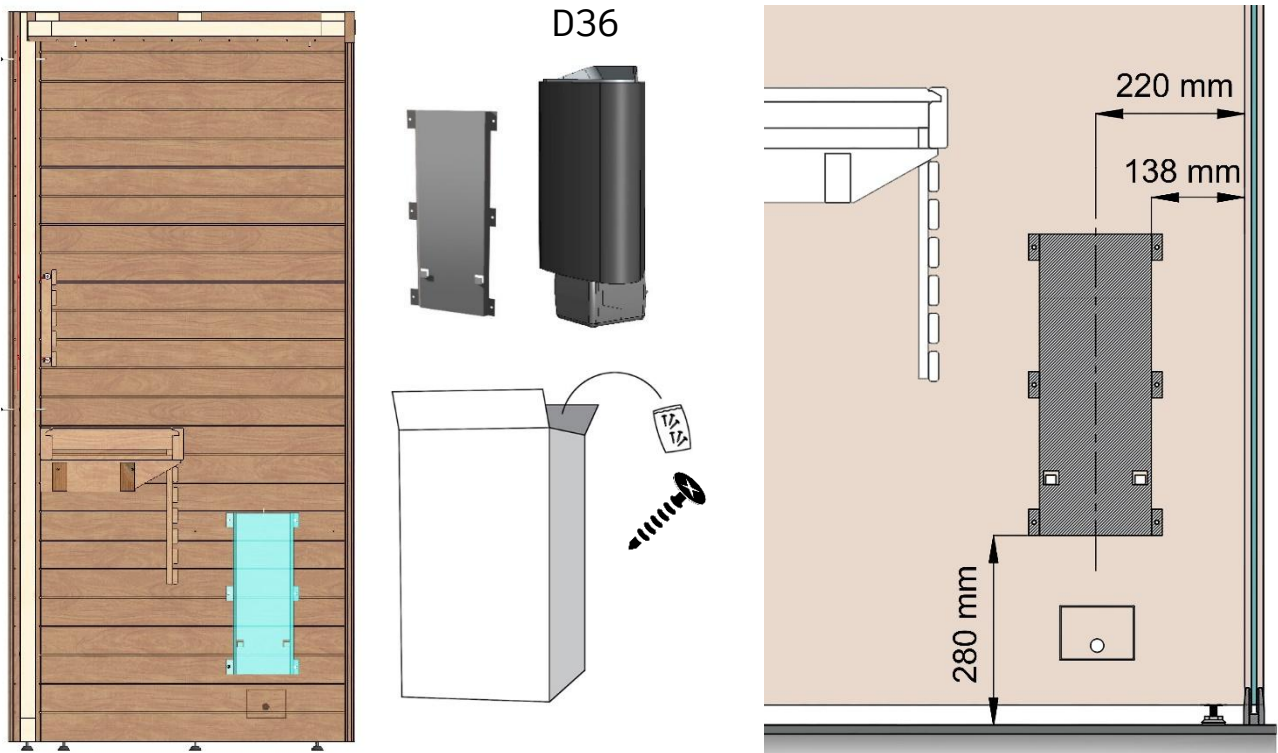

## Utu sauna cabin (SHU0909) - Installation instructions

Table of contents SHU0909-sauna cabin

Description	INFO	Quantity	Check
Wall-elements	(w*d*h)		
A	922*72*2034	1 pc	
B	920*72*2034	1 pc	
C	922*72*2034	1 pc	
Roof element	(w*d*h)		
R	872*883*64	1 pc	
Mouldings	(w*d*h)		
(outside) back corners	21*52*2034 HT aspen	2 pcs	
Interior	(w*d*h)		
Bench support(s)	385*28*90 HT aspen	2 pcs	
Bench support (horizontal)	737*28*45 HT aspen	1 pc	
Upper bench	785*400*90 HT aspen	1 pc	
Bench skirt	785*30*325 HT aspen	1 pc	
Lower bench (stool)	500*400*450 HT aspen	1 pc	
Back rest	785*36*265 HT aspen	1 pc	
Heater guard, 3-pieces	412*247*705 HT aspen	1 pc	
LIGHTING			
RGBW-LED tubes	width 600	2 pcs	
Mounting clamps	metal clips	4 pcs	
LED power supply 24V, 90W	SZO113	1 pc	
All in one controller WTJ5	WTJ5	1 pc	
Remote controller	RTJ4	1 pc	
Heater (not included)			
Recommended heater Delta 2,7 kW	D36	not included	
Stones AC3000	5 - 10 cm	not included	
Glass front			
SG (DSOP0909A)	side glass 8*258*1968, clear	1 pc	
D (DSOP0909B)	door glass 8*530*1943, clear	1 pc	
Hinges	SAZ111	2 pcs	
Door handle	SAZ564	1 pc	
Magnet holder	ZVEL-502	1 pc	
Counter part for magnet	ZVEL-259C	1 pc	
Magnet	SAZ048KPL	1 pc	
Glass supporting leg	SAZ064	1 pc	
Front wall support 0909	ZVEL-850	1 pc	
Ventilation			
AIR Vent, alder	SZO93LE	1 pc	
Air duct, chromium	ZVEL-10	1 pc	
Accessories			
Installation instructions	Y05-1273	1 pc	
Screws, nails and tools			
5*80 mm	(SS) Stainless steel	5 pcs	
5*80 mm	Zn	14 pcs	
4,5*45 mm	(SS) Stainless steel	25 pcs	
3*25 mm	(SS) Stainless steel	15 pcs	
1,7*45 mm	Zn	10 pcs	
Allen keys	1,5 mm, 3mm and 4 mm	3 pcs	

ZVEL-502

**Notice!**  
Heater is not included.  
Recommended heater for this sauna is Delta D36 (3,6 kW).

**Notice.**

Check right cables from the manual of the heater!

AC3000

ZVEL-850

NOTES

---