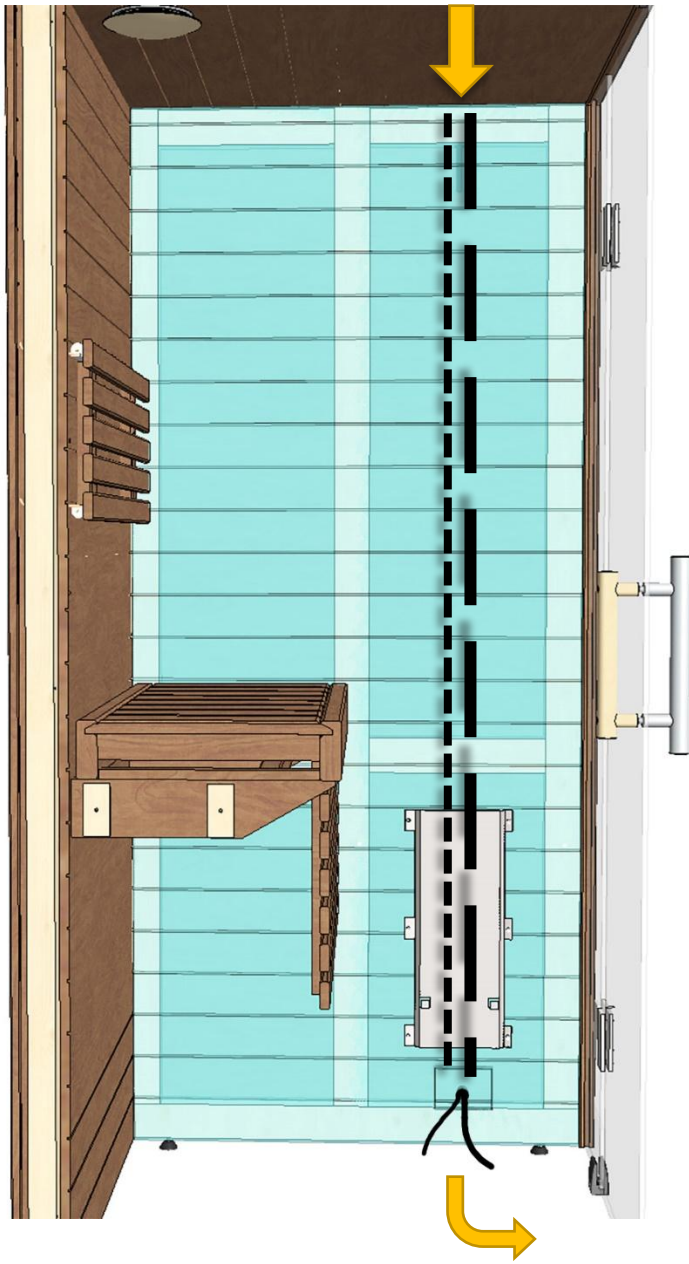

## Utu sauna cabin (SHU0909) - Installation instructions

Table of contents SHU0909-sauna cabin

Description	INFO	Quantity	Check
Wall-elements	(w*d*h)		
A	922*72*2034	1 pc	
B	920*72*2034	1 pc	
C	922*72*2034	1 pc	
Roof element	(w*d*h)		
R	872*883*64	1 pc	
Mouldings	(w*d*h)		
(outside) back corners	21*52*2034 HT aspen	2 pcs	
Interior	(w*d*h)		
Bench support(s)	385*28*90 HT aspen	2 pcs	
Bench support (horizontal)	737*28*45 HT aspen	1 pc	
Upper bench	785*400*90 HT aspen	1 pc	
Bench skirt	785*30*325 HT aspen	1 pc	
Lower bench (stool)	500*400*450 HT aspen	1 pc	
Back rest	785*36*265 HT aspen	1 pc	
Heater guard, 3-pieces	412*247*705 HT aspen	1 pc	
LIGHTING			
RGBW-LED tubes	width 600	2 pcs	
Mounting clamps	metal clips	4 pcs	
LED power supply 24V, 90W	SZO113	1 pc	
All in one controller WTJ5	WTJ5	1 pc	
Remote controller	RTJ4	1 pc	
Heater (not included)			
Recommended heater Delta 2,7 kW	D36	not included	
Stones AC3000	5 - 10 cm	not included	
Glass front			
SG (DSOP0909A)	side glass 8*258*1968, clear	1 pc	
D (DSOP0909B)	door glass 8*530*1943, clear	1 pc	
Hinges	SAZ111	2 pcs	
Door handle	SAZ564	1 pc	
Magnet holder	ZVEL-502	1 pc	
Counter part for magnet	ZVEL-259C	1 pc	
Magnet	SAZ048KPL	1 pc	
Glass supporting leg	SAZ064	1 pc	
Front wall support 0909	ZVEL-850	1 pc	
Ventilation			
AIR Vent, alder	SZO93LE	1 pc	
Air duct, chromium	ZVEL-10	1 pc	
Accessories			
Installation instructions	Y05-1273	1 pc	
Screws, nails and tools			
5*80 mm	(SS) Stainless steel	5 pcs	
5*80 mm	Zn	14 pcs	
4,5*45 mm	(SS) Stainless steel	25 pcs	
3*25 mm	(SS) Stainless steel	15 pcs	
1,7*45 mm	Zn	10 pcs	
Allen keys	1,5 mm, 3mm and 4 mm	3 pcs	

ZVEL-502

**Notice!**  
Heater is not included.  
Recommended heater for this sauna is Delta D36 (3,6 kW).

**Notice.**

Check right cables from the manual of the heater!

AC3000

ZVEL-850

NOTES

---