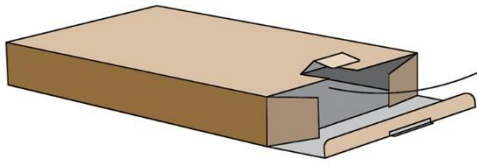

SAZ564

Allen key 5 mm