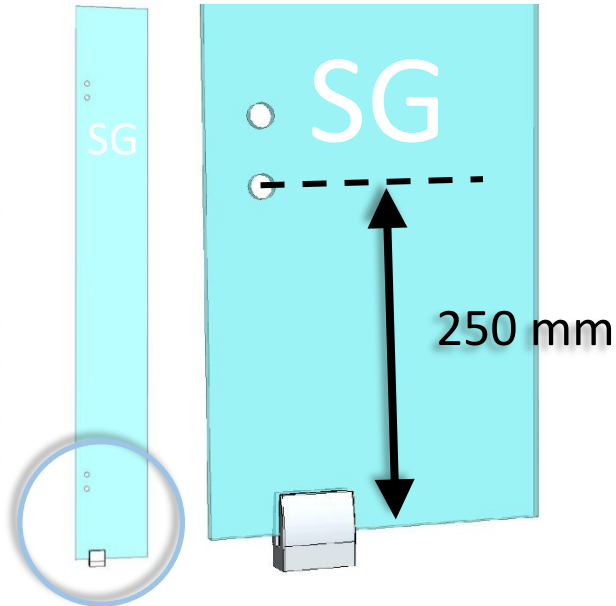

## Utu sauna cabin (SHU0909) - Installation instructions

Table of contents SHU0909-sauna cabin

Description	INFO	Quantity	Check
Wall-elements	(w*d*h)		
A	922*72*2034	1 pc	
B	920*72*2034	1 pc	
C	922*72*2034	1 pc	
Roof element	(w*d*h)		
R	872*883*64	1 pc	
Mouldings	(w*d*h)		
(outside) back corners	21*52*2034 HT aspen	2 pcs	
Interior	(w*d*h)		
Bench support(s)	385*28*90 HT aspen	2 pcs	
Bench support (horizontal)	737*28*45 HT aspen	1 pc	
Upper bench	785*400*90 HT aspen	1 pc	
Bench skirt	785*30*325 HT aspen	1 pc	
Lower bench (stool)	500*400*450 HT aspen	1 pc	
Back rest	785*36*265 HT aspen	1 pc	
Heater guard, 3-pieces	412*247*705 HT aspen	1 pc	
LIGHTING			
RGBW-LED tubes	width 600	2 pcs	
Mounting clamps	metal clips	4 pcs	
LED power supply 24V, 90W	SZO113	1 pc	
All in one controller WTJ5	WTJ5	1 pc	
Remote controller	RTJ4	1 pc	
Heater (not included)			
Recommended heater Delta 2,7 kW	D36	not included	
Stones AC3000	5 - 10 cm	not included	
Glass front			
SG (DSOP0909A)	side glass 8*258*1968, clear	1 pc	
D (DSOP0909B)	door glass 8*530*1943, clear	1 pc	
Hinges	SAZ111	2 pcs	
Door handle	SAZ564	1 pc	
Magnet holder	ZVEL-502	1 pc	
Counter part for magnet	ZVEL-259C	1 pc	
Magnet	SAZ048KPL	1 pc	
Glass supporting leg	SAZ064	1 pc	
Front wall support 0909	ZVEL-850	1 pc	
Ventilation			
AIR Vent, alder	SZO93LE	1 pc	
Air duct, chromium	ZVEL-10	1 pc	
Accessories			
Installation instructions	Y05-1273	1 pc	
Screws, nails and tools			
5*80 mm	(SS) Stainless steel	5 pcs	
5*80 mm	Zn	14 pcs	
4,5*45 mm	(SS) Stainless steel	25 pcs	
3*25 mm	(SS) Stainless steel	15 pcs	
1,7*45 mm	Zn	10 pcs	
Allen keys	1,5 mm, 3mm and 4 mm	3 pcs	

### Screws

SS = Stainless steel

Zn = Zink

SS x \* x mm

Zn x \* x mm

Zn 5 \* 80 mm

+

Zn 5 \* 80 mm

SS 3 \* 25 mm

SS 4,5 \* 45 mm

Ss 3 \* 25 mm

RGBW-LED 24V

**SS** 4,5 \* 45 mm

SAZ064

ZVEL-10

Ss 3 \* 25 mm