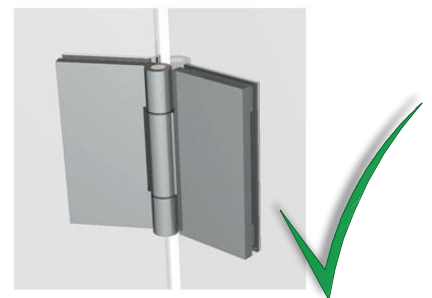

Allen key 1,5 mm

SHU0909 manual

Allen key 4 mm