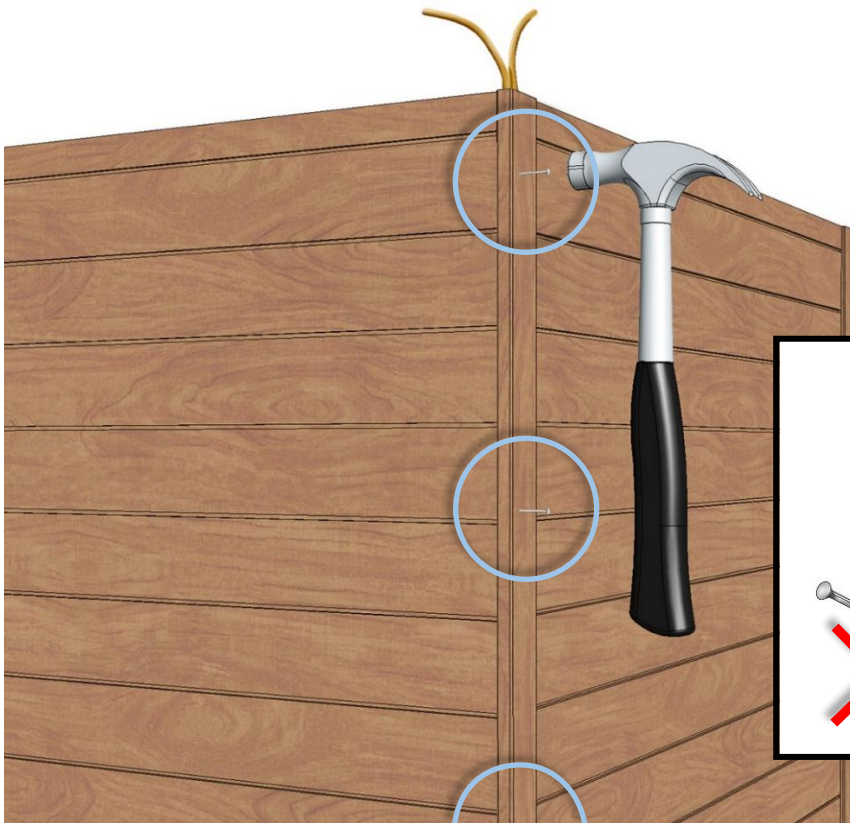

ZVEL-502

**Notice!**  
Heater is not included.  
Recommended heater for this sauna is Delta D36 (3,6 kW).

**Notice.**

Check right cables from the manual of the heater!

AC3000

ZVEL-850

NOTES

---