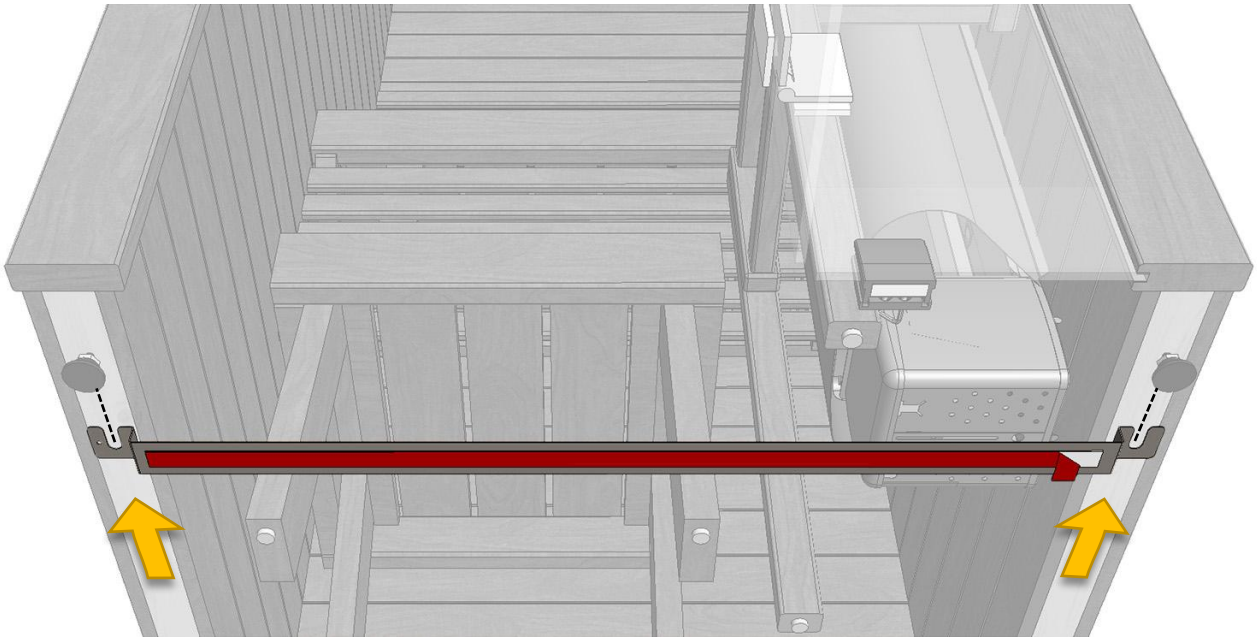

ZVEL-502

**Notice!**  
Heater is not included.  
Recommended heater for this sauna is Delta D36 (3,6 kW).

**Notice.**

Check right cables from the manual of the heater!

AC3000

ZVEL-850

NOTES

---