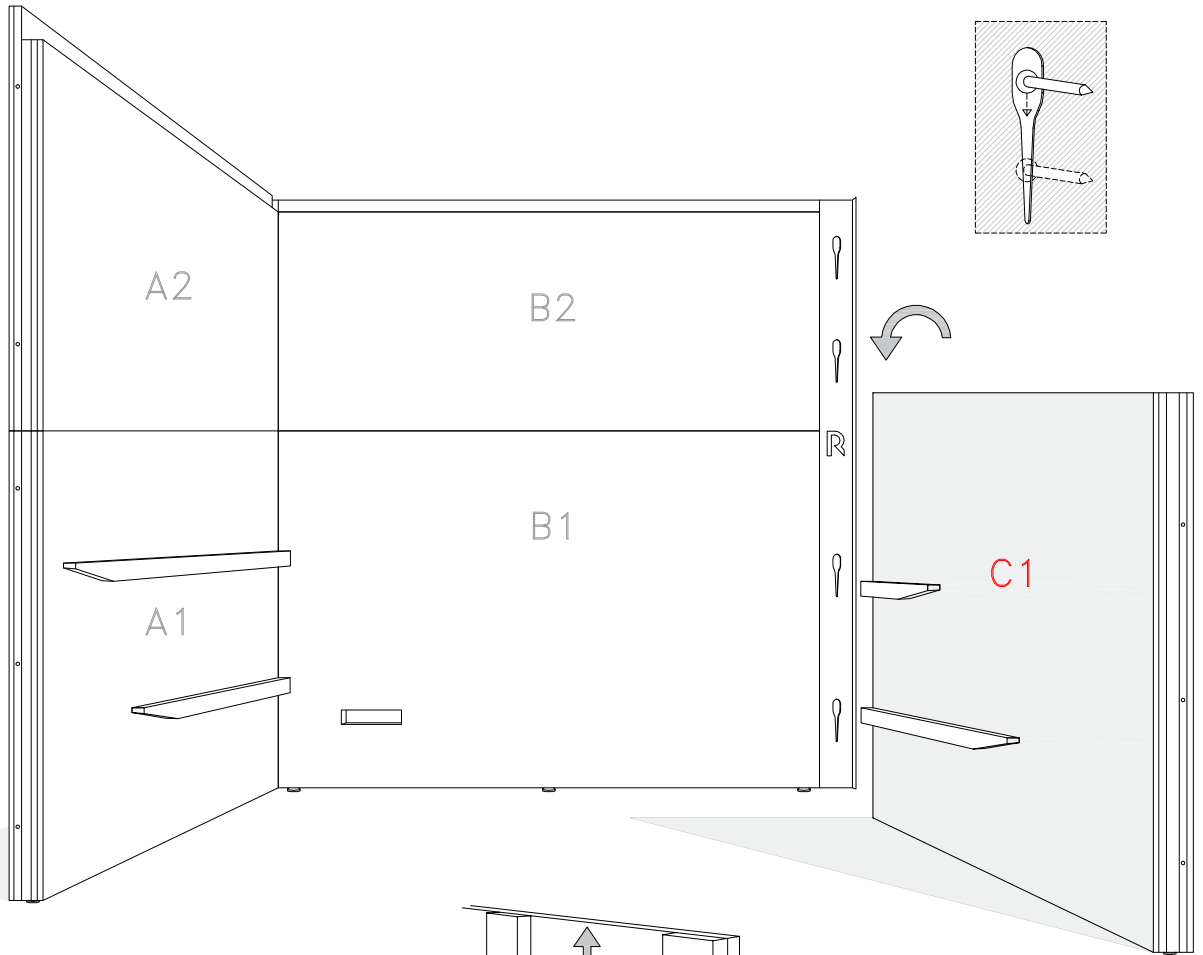

BLOCK SAUNA CABIN  
INSTALLATION INSTRUCTIONS

Table of contents BLOCK-sauna cabin		
Sauna cabin		
Wall-elements	Info	Quantity
A1		1 pc
A2		1 pc
B1		1 pc
B2		1 pc
C1		1 pc
C2		1 pc
Back steel profile		
Back profile L (LEFT)	ZVEL-720	1 pc
Back profile R (RIGHT)	ZVEL-721	1 pc
Roof element(s)		
R1		1 pc
R2	if depth bigger than 1200mm	1 pc
Front steel profile		
Front profile L (LEFT)	ZVEL-730	1 pc
Front profile R (RIGHT)	ZVEL-731	1 pc
Back corner covers		
Left back corner cover		1 pc
Right back corner cover		1 pc
Benches		
Lower bench 1		1 pc
Lower bench 2	layout dependent	1 pc
Upper bench 1		1 pc
Upper bench 2	layout dependent	1 pc
Upper bench 3	layout dependent	1 pc
Bench support(s)		
Decorative bench support(s)	layout dependent	
Standard bench support(s)	layout dependent	
Back rest(s)		
Back rest 1		1 pc
Back rest 2	layout dependent	1 pc
Back rest 3	layout dependent	1 pc
Glass front		
G1	Next to door with hinges	1 pc
G2	Next to door	1 pc
G3	Side wall glass, if ordered	1 pc
G4	Side wall glass, if ordered	1 pc
D	Door glass	1 pc
UG	Upper glass above the door	1 pc
Sealant for glass corner	Only with glass corner	1 pc
Hinges	1-053-440 black	2 pcs
Door handle	Nuppi4, black	1 pc
Magnet holder	ZVEL-500	1 pc
Counter part for magnete	ZVEL-501	1 pc
Magnet	SAZ048KPL	1 pc
Glass support leg	SAZ064M	2-6 pcs
LIGHTNING		
Sauna lamp white	SAS21060T	1 pc
Ventilation		
Ventilation tunnel, steel	ZVEL-740	1 pc
AIR Ventilation slider, black	4021101	1 pc
OPTIONS		
RGBW-LED tubes	if ordered	
Power 90W / 160W (24V)	LED-PWS-24-90	
Power 160W (24V)	LED-PWS-24-160	
RGBW LED funk driver CV 24V	LC-CV-VP	
RGBW LED remote unit 1 zone	LR-1Z	

# Installing bench supports

BLOCK-sauna (Dual Air Flow System)  
Installation order of wall- and  
ceiling elements

1

L = LEFT

2

3

4

5