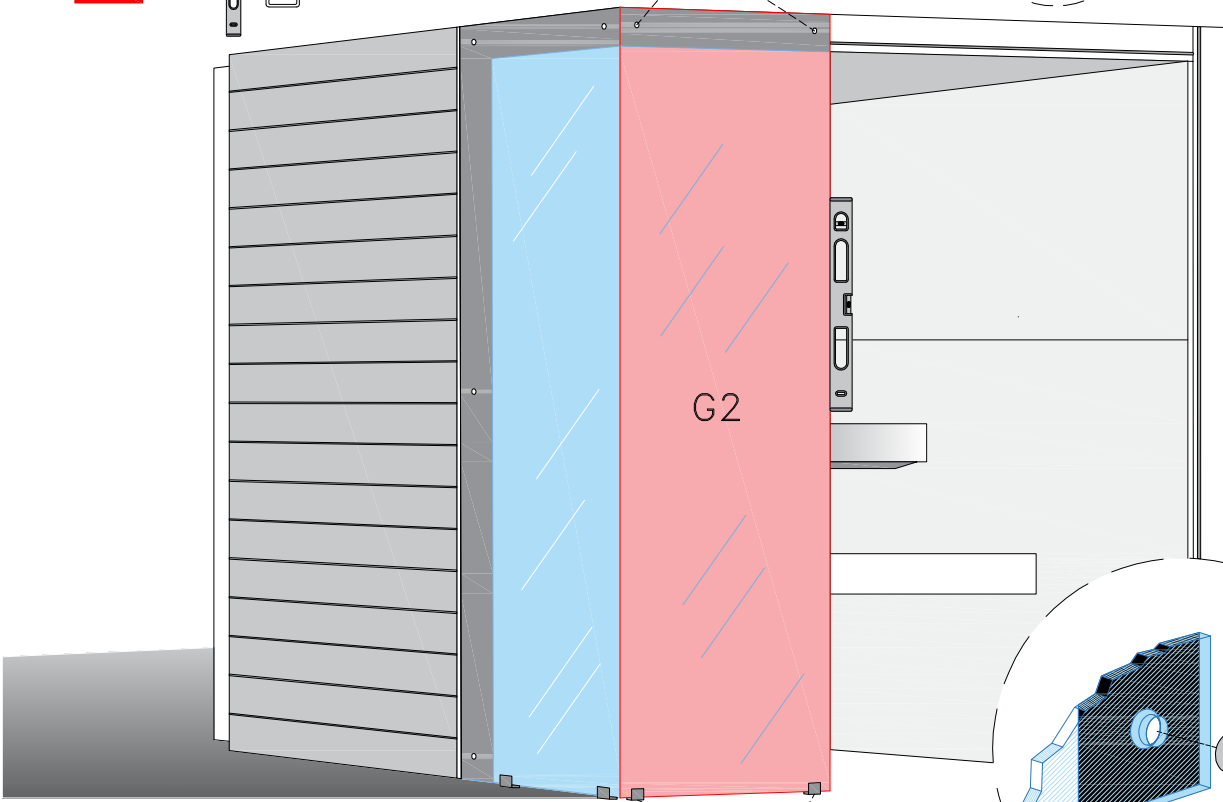

BO 5206015

G2

SAZ064M