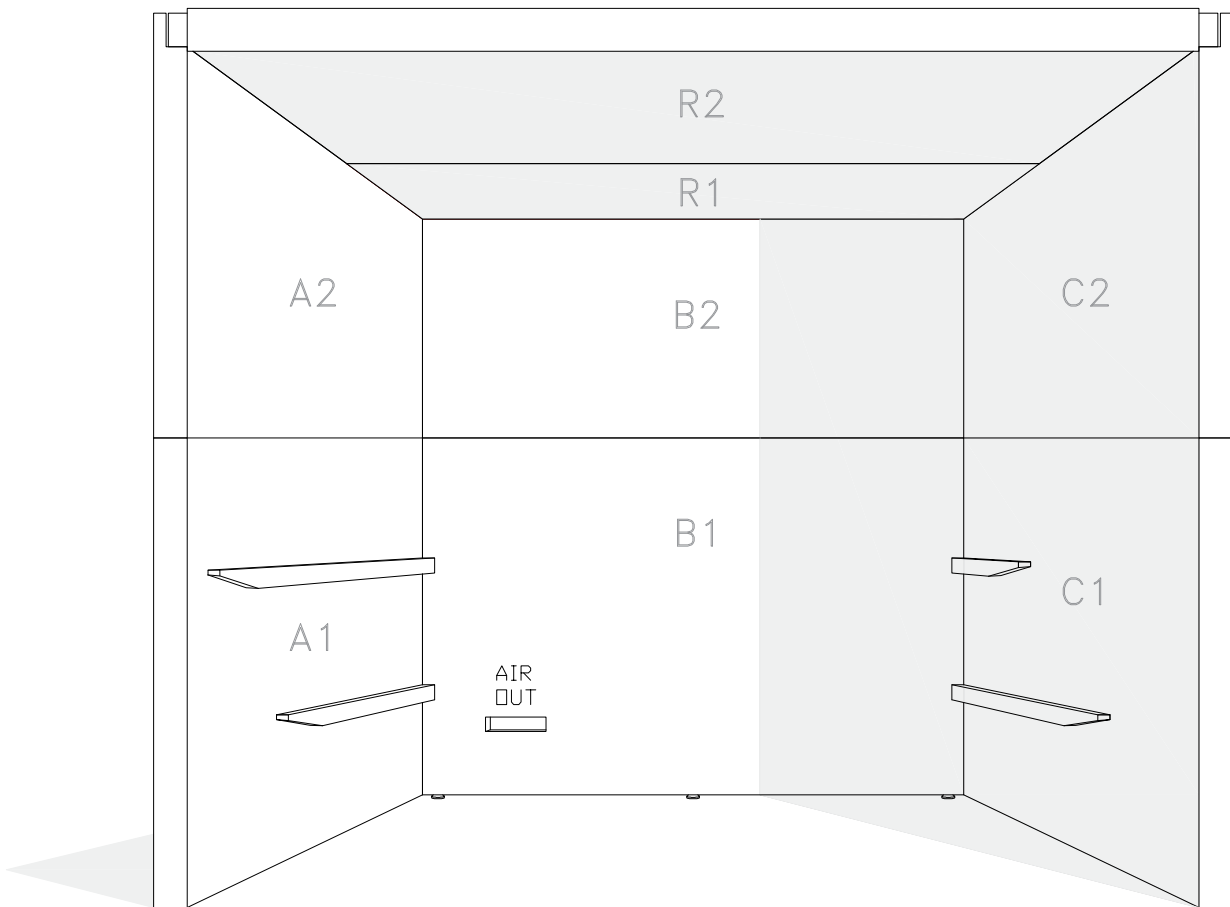

BLOCK SAUNA CABIN  
INSTALLATION INSTRUCTIONS

Table of contents BLOCK-sauna cabin		
Sauna cabin		
Wall-elements	Info	Quantity
A1		1 pc
A2		1 pc
B1		1 pc
B2		1 pc
C1		1 pc
C2		1 pc
Back steel profile		
Back profile L (LEFT)	ZVEL-720	1 pc
Back profile R (RIGHT)	ZVEL-721	1 pc
Roof element(s)		
R1		1 pc
R2	if depth bigger than 1200mm	1 pc
Front steel profile		
Front profile L (LEFT)	ZVEL-730	1 pc
Front profile R (RIGHT)	ZVEL-731	1 pc
Back corner covers		
Left back corner cover		1 pc
Right back corner cover		1 pc
Benches		
Lower bench 1		1 pc
Lower bench 2	layout dependent	1 pc
Upper bench 1		1 pc
Upper bench 2	layout dependent	1 pc
Upper bench 3	layout dependent	1 pc
Bench support(s)		
Decorative bench support(s)	layout dependent	
Standard bench support(s)	layout dependent	
Back rest(s)		
Back rest 1		1 pc
Back rest 2	layout dependent	1 pc
Back rest 3	layout dependent	1 pc
Glass front		
G1	Next to door with hinges	1 pc
G2	Next to door	1 pc
G3	Side wall glass, if ordered	1 pc
G4	Side wall glass, if ordered	1 pc
D	Door glass	1 pc
UG	Upper glass above the door	1 pc
Sealant for glass corner	Only with glass corner	1 pc
Hinges	1-053-440 black	2 pcs
Door handle	Nuppi4, black	1 pc
Magnet holder	ZVEL-500	1 pc
Counter part for magnete	ZVEL-501	1 pc
Magnet	SAZ048KPL	1 pc
Glass support leg	SAZ064M	2-6 pcs
LIGHTNING		
Sauna lamp white	SAS21060T	1 pc
Ventilation		
Ventilation tunnel, steel	ZVEL-740	1 pc
AIR Ventilation slider, black	4021101	1 pc
OPTIONS		
RGBW-LED tubes	if ordered	
Power 90W / 160W (24V)	LED-PWS-24-90	
Power 160W (24V)	LED-PWS-24-160	
RGBW LED funk driver CV 24V	LC-CV-VP	
RGBW LED remote unit 1 zone	LR-1Z	

# Installing bench supports

BLOCK-sauna (Dual Air Flow System)  
Installation order of wall- and  
ceiling elements

1

L = LEFT

2

3

4

5