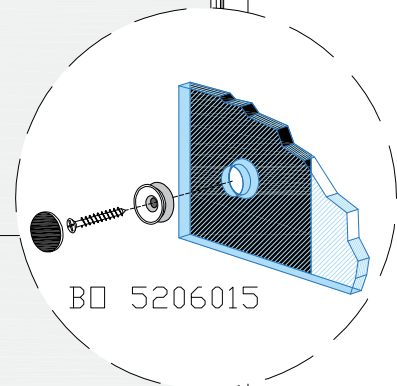

SAZ064M

G3

B0 5206015

SAZ064M