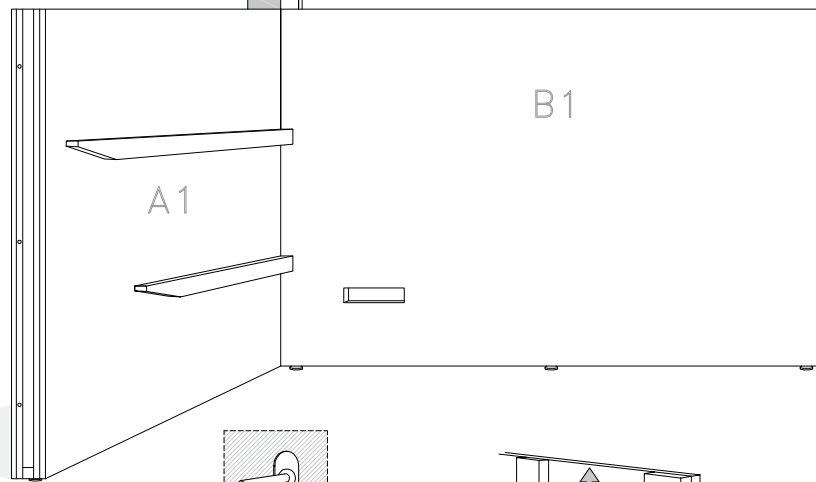

BLOCK SAUNA CABIN  
INSTALLATION INSTRUCTIONS

Table of contents BLOCK-sauna cabin		
Sauna cabin		
Wall-elements	Info	Quantity
A1		1 pc
A2		1 pc
B1		1 pc
B2		1 pc
C1		1 pc
C2		1 pc
Back steel profile		
Back profile L (LEFT)	ZVEL-720	1 pc
Back profile R (RIGHT)	ZVEL-721	1 pc
Roof element(s)		
R1		1 pc
R2	if depth bigger than 1200mm	1 pc
Front steel profile		
Front profile L (LEFT)	ZVEL-730	1 pc
Front profile R (RIGHT)	ZVEL-731	1 pc
Back corner covers		
Left back corner cover		1 pc
Right back corner cover		1 pc
Benches		
Lower bench 1		1 pc
Lower bench 2	layout dependent	1 pc
Upper bench 1		1 pc
Upper bench 2	layout dependent	1 pc
Upper bench 3	layout dependent	1 pc
Bench support(s)		
Decorative bench support(s)	layout dependent	
Standard bench support(s)	layout dependent	
Back rest(s)		
Back rest 1		1 pc
Back rest 2	layout dependent	1 pc
Back rest 3	layout dependent	1 pc
Glass front		
G1	Next to door with hinges	1 pc
G2	Next to door	1 pc
G3	Side wall glass, if ordered	1 pc
G4	Side wall glass, if ordered	1 pc
D	Door glass	1 pc
UG	Upper glass above the door	1 pc
Sealant for glass corner	Only with glass corner	1 pc
Hinges	1-053-440 black	2 pcs
Door handle	Nuppi4, black	1 pc
Magnet holder	ZVEL-500	1 pc
Counter part for magnete	ZVEL-501	1 pc
Magnet	SAZ048KPL	1 pc
Glass support leg	SAZ064M	2-6 pcs
LIGHTNING		
Sauna lamp white	SAS21060T	1 pc
Ventilation		
Ventilation tunnel, steel	ZVEL-740	1 pc
AIR Ventilation slider, black	4021101	1 pc
OPTIONS		
RGBW-LED tubes	if ordered	
Power 90W / 160W (24V)	LED-PWS-24-90	
Power 160W (24V)	LED-PWS-24-160	
RGBW LED funk driver CV 24V	LC-CV-VP	
RGBW LED remote unit 1 zone	LR-1Z	

# Installing bench supports

BLOCK-sauna (Dual Air Flow System)  
Installation order of wall- and  
ceiling elements

1

L = LEFT

2

3

4

5