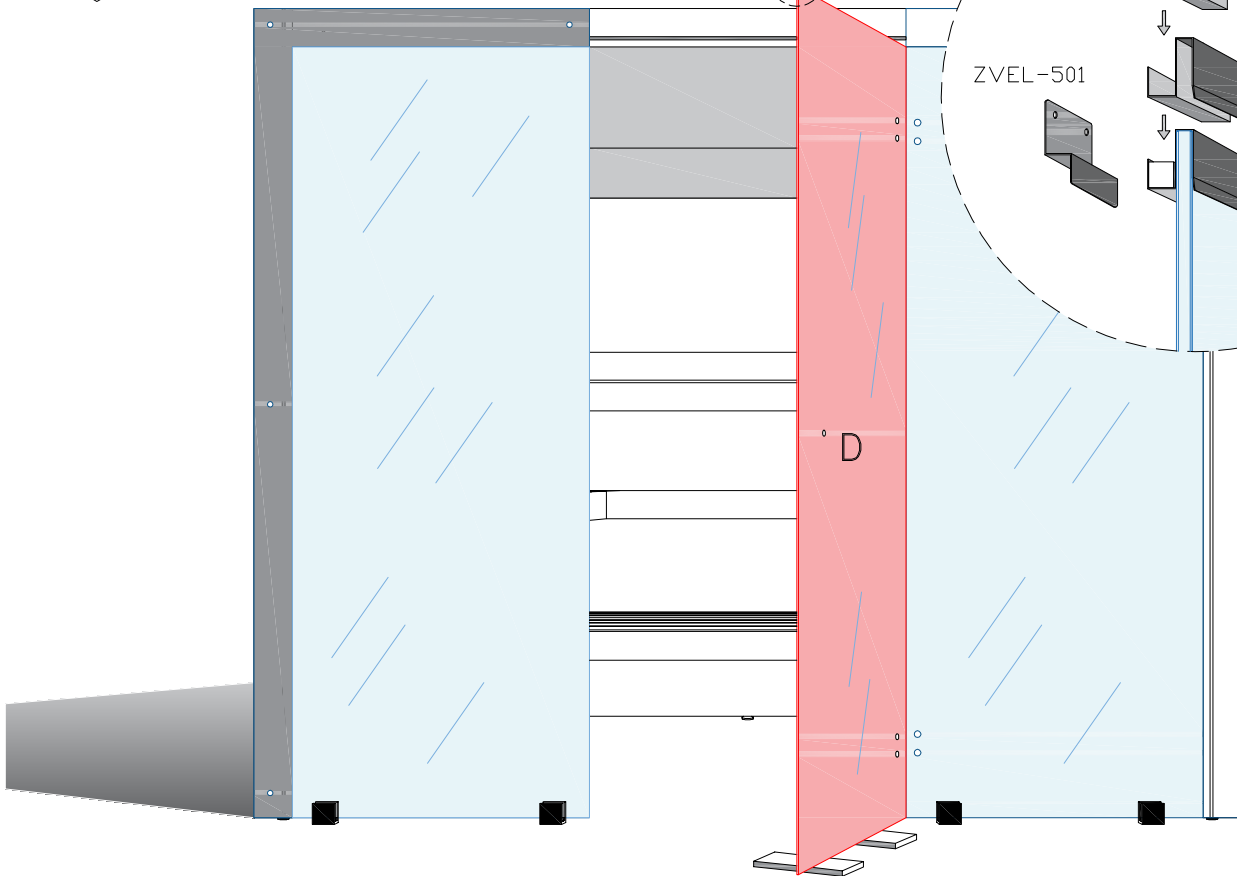

1-032-927 black
x2

SAZ064M