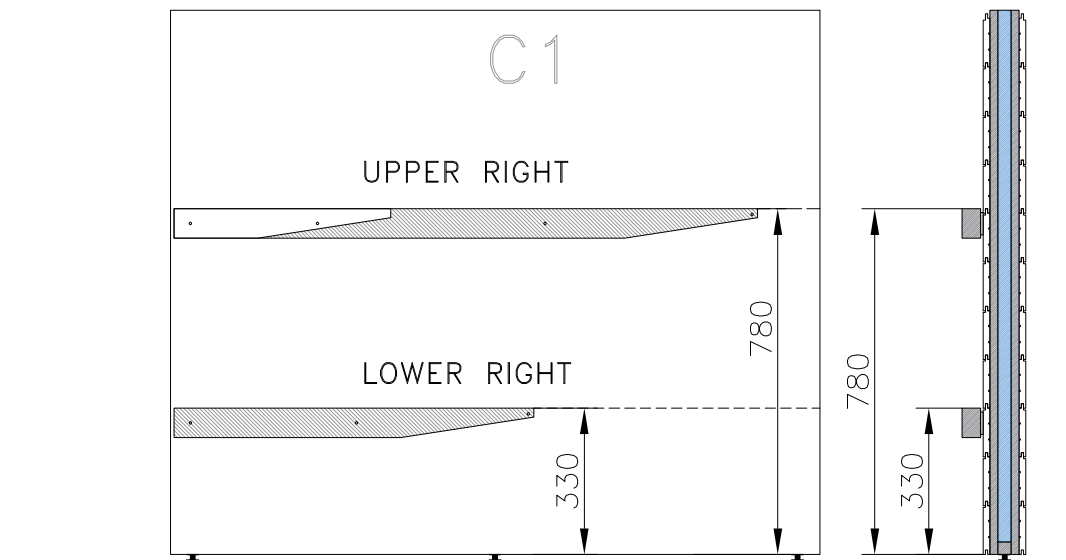

BLOCK SAUNA CABIN  
INSTALLATION INSTRUCTIONS

Table of contents BLOCK-sauna cabin		
Sauna cabin		
Wall-elements	Info	Quantity
A1		1 pc
A2		1 pc
B1		1 pc
B2		1 pc
C1		1 pc
C2		1 pc
Back steel profile		
Back profile L (LEFT)	ZVEL-720	1 pc
Back profile R (RIGHT)	ZVEL-721	1 pc
Roof element(s)		
R1		1 pc
R2	if depth bigger than 1200mm	1 pc
Front steel profile		
Front profile L (LEFT)	ZVEL-730	1 pc
Front profile R (RIGHT)	ZVEL-731	1 pc
Back corner covers		
Left back corner cover		1 pc
Right back corner cover		1 pc
Benches		
Lower bench 1		1 pc
Lower bench 2	layout dependent	1 pc
Upper bench 1		1 pc
Upper bench 2	layout dependent	1 pc
Upper bench 3	layout dependent	1 pc
Bench support(s)		
Decorative bench support(s)	layout dependent	
Standard bench support(s)	layout dependent	
Back rest(s)		
Back rest 1		1 pc
Back rest 2	layout dependent	1 pc
Back rest 3	layout dependent	1 pc
Glass front		
G1	Next to door with hinges	1 pc
G2	Next to door	1 pc
G3	Side wall glass, if ordered	1 pc
G4	Side wall glass, if ordered	1 pc
D	Door glass	1 pc
UG	Upper glass above the door	1 pc
Sealant for glass corner	Only with glass corner	1 pc
Hinges	1-053-440 black	2 pcs
Door handle	Nuppi4, black	1 pc
Magnet holder	ZVEL-500	1 pc
Counter part for magnete	ZVEL-501	1 pc
Magnet	SAZ048KPL	1 pc
Glass support leg	SAZ064M	2-6 pcs
LIGHTNING		
Sauna lamp white	SAS21060T	1 pc
Ventilation		
Ventilation tunnel, steel	ZVEL-740	1 pc
AIR Ventilation slider, black	4021101	1 pc
OPTIONS		
RGBW-LED tubes	if ordered	
Power 90W / 160W (24V)	LED-PWS-24-90	
Power 160W (24V)	LED-PWS-24-160	
RGBW LED funk driver CV 24V	LC-CV-VP	
RGBW LED remote unit 1 zone	LR-1Z	

# Installing bench supports

BLOCK-sauna (Dual Air Flow System)  
Installation order of wall- and  
ceiling elements

1

L = LEFT

2

3

4

5

6

7

8

900mm

p.11

p.15

SAZ064M

G3