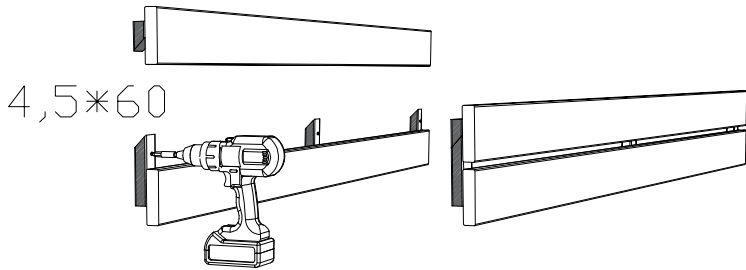

BLOCK SAUNA CABIN  
INSTALLATION INSTRUCTIONS

Table of contents BLOCK-sauna cabin		
Sauna cabin		
Wall-elements	Info	Quantity
A1		1 pc
A2		1 pc
B1		1 pc
B2		1 pc
C1		1 pc
C2		1 pc
Back steel profile		
Back profile L (LEFT)	ZVEL-720	1 pc
Back profile R (RIGHT)	ZVEL-721	1 pc
Roof element(s)		
R1		1 pc
R2	if depth bigger than 1200mm	1 pc
Front steel profile		
Front profile L (LEFT)	ZVEL-730	1 pc
Front profile R (RIGHT)	ZVEL-731	1 pc
Back corner covers		
Left back corner cover		1 pc
Right back corner cover		1 pc
Benches		
Lower bench 1		1 pc
Lower bench 2	layout dependent	1 pc
Upper bench 1		1 pc
Upper bench 2	layout dependent	1 pc
Upper bench 3	layout dependent	1 pc
Bench support(s)		
Decorative bench support(s)	layout dependent	
Standard bench support(s)	layout dependent	
Back rest(s)		
Back rest 1		1 pc
Back rest 2	layout dependent	1 pc
Back rest 3	layout dependent	1 pc
Glass front		
G1	Next to door with hinges	1 pc
G2	Next to door	1 pc
G3	Side wall glass, if ordered	1 pc
G4	Side wall glass, if ordered	1 pc
D	Door glass	1 pc
UG	Upper glass above the door	1 pc
Sealant for glass corner	Only with glass corner	1 pc
Hinges	1-053-440 black	2 pcs
Door handle	Nuppi4, black	1 pc
Magnet holder	ZVEL-500	1 pc
Counter part for magnete	ZVEL-501	1 pc
Magnet	SAZ048KPL	1 pc
Glass support leg	SAZ064M	2-6 pcs
LIGHTNING		
Sauna lamp white	SAS21060T	1 pc
Ventilation		
Ventilation tunnel, steel	ZVEL-740	1 pc
AIR Ventilation slider, black	4021101	1 pc
OPTIONS		
RGBW-LED tubes	if ordered	
Power 90W / 160W (24V)	LED-PWS-24-90	
Power 160W (24V)	LED-PWS-24-160	
RGBW LED funk driver CV 24V	LC-CV-VP	
RGBW LED remote unit 1 zone	LR-1Z	

# Installing bench supports

BLOCK-sauna (Dual Air Flow System)  
Installation order of wall- and  
ceiling elements

1

L = LEFT

2

3

4

5

6

7

8

900mm

p.11

p.15

SAZ064M

G3