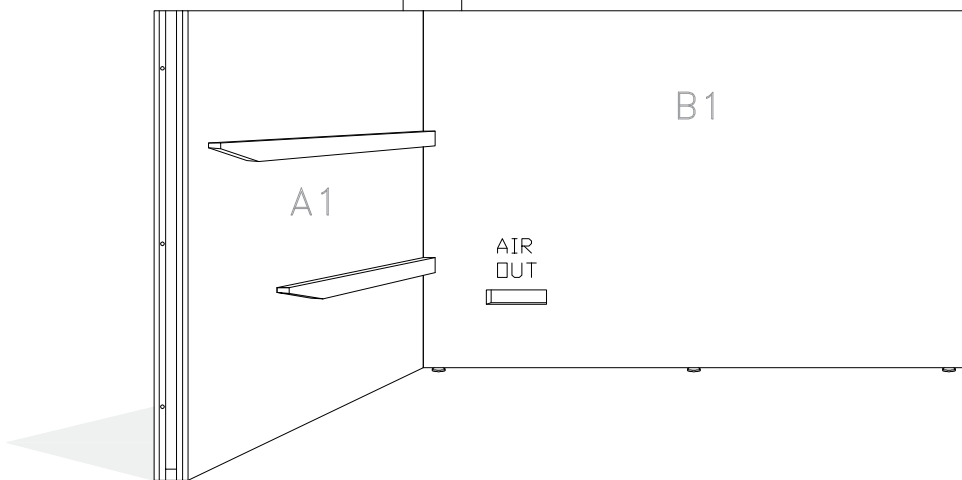

BLOCK SAUNA CABIN  
INSTALLATION INSTRUCTIONS

Table of contents BLOCK-sauna cabin		
Sauna cabin		
Wall-elements	Info	Quantity
A1		1 pc
A2		1 pc
B1		1 pc
B2		1 pc
C1		1 pc
C2		1 pc
Back steel profile		
Back profile L (LEFT)	ZVEL-720	1 pc
Back profile R (RIGHT)	ZVEL-721	1 pc
Roof element(s)		
R1		1 pc
R2	if depth bigger than 1200mm	1 pc
Front steel profile		
Front profile L (LEFT)	ZVEL-730	1 pc
Front profile R (RIGHT)	ZVEL-731	1 pc
Back corner covers		
Left back corner cover		1 pc
Right back corner cover		1 pc
Benches		
Lower bench 1		1 pc
Lower bench 2	layout dependent	1 pc
Upper bench 1		1 pc
Upper bench 2	layout dependent	1 pc
Upper bench 3	layout dependent	1 pc
Bench support(s)		
Decorative bench support(s)	layout dependent	
Standard bench support(s)	layout dependent	
Back rest(s)		
Back rest 1		1 pc
Back rest 2	layout dependent	1 pc
Back rest 3	layout dependent	1 pc
Glass front		
G1	Next to door with hinges	1 pc
G2	Next to door	1 pc
G3	Side wall glass, if ordered	1 pc
G4	Side wall glass, if ordered	1 pc
D	Door glass	1 pc
UG	Upper glass above the door	1 pc
Sealant for glass corner	Only with glass corner	1 pc
Hinges	1-053-440 black	2 pcs
Door handle	Nuppi4, black	1 pc
Magnet holder	ZVEL-500	1 pc
Counter part for magnete	ZVEL-501	1 pc
Magnet	SAZ048KPL	1 pc
Glass support leg	SAZ064M	2-6 pcs
LIGHTNING		
Sauna lamp white	SAS21060T	1 pc
Ventilation		
Ventilation tunnel, steel	ZVEL-740	1 pc
AIR Ventilation slider, black	4021101	1 pc
OPTIONS		
RGBW-LED tubes	if ordered	
Power 90W / 160W (24V)	LED-PWS-24-90	
Power 160W (24V)	LED-PWS-24-160	
RGBW LED funk driver CV 24V	LC-CV-VP	
RGBW LED remote unit 1 zone	LR-1Z	

# Installing bench supports

BLOCK-sauna (Dual Air Flow System)  
Installation order of wall- and  
ceiling elements

1

L = LEFT

2

3

4

5