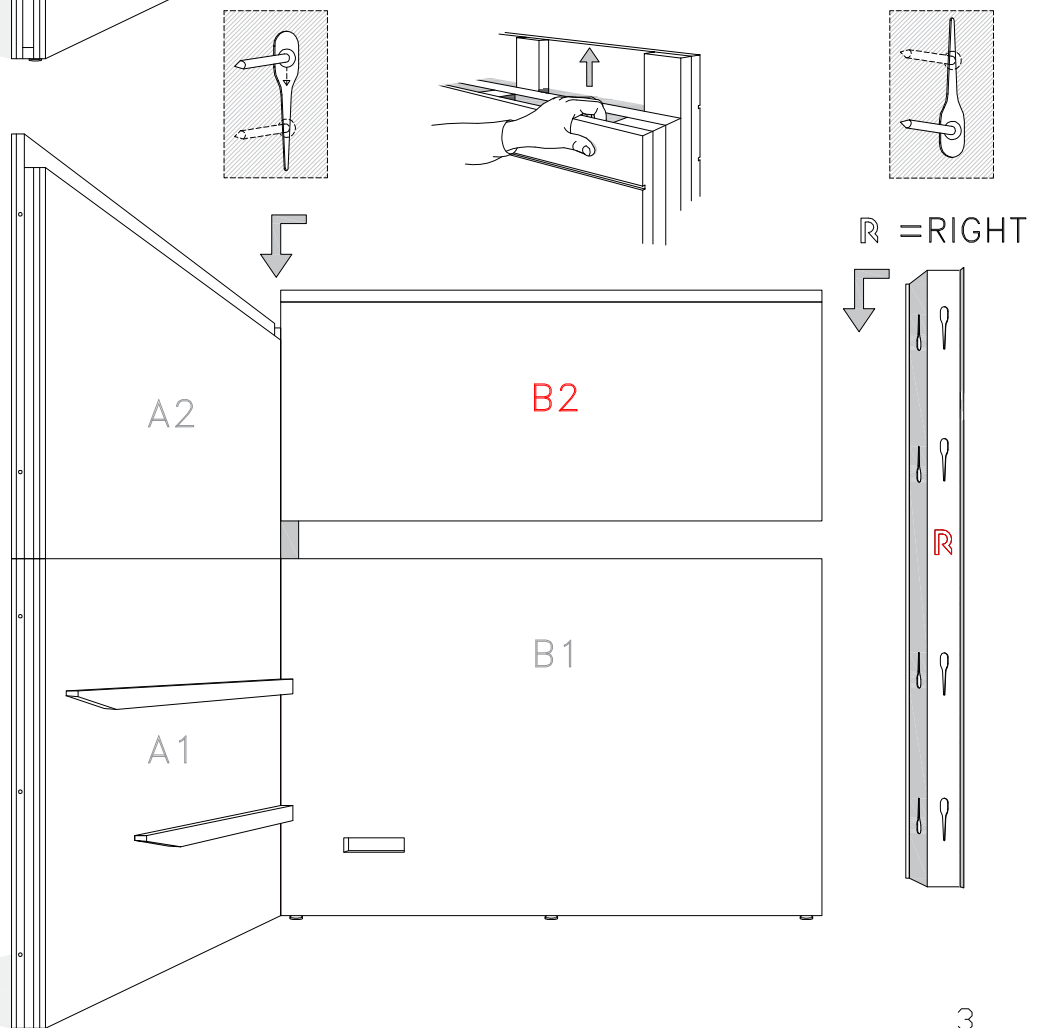

BLOCK SAUNA CABIN  
INSTALLATION INSTRUCTIONS

Table of contents BLOCK-sauna cabin		
Sauna cabin		
Wall-elements	Info	Quantity
A1		1 pc
A2		1 pc
B1		1 pc
B2		1 pc
C1		1 pc
C2		1 pc
Back steel profile		
Back profile L (LEFT)	ZVEL-720	1 pc
Back profile R (RIGHT)	ZVEL-721	1 pc
Roof element(s)		
R1		1 pc
R2	if depth bigger than 1200mm	1 pc
Front steel profile		
Front profile L (LEFT)	ZVEL-730	1 pc
Front profile R (RIGHT)	ZVEL-731	1 pc
Back corner covers		
Left back corner cover		1 pc
Right back corner cover		1 pc
Benches		
Lower bench 1		1 pc
Lower bench 2	layout dependent	1 pc
Upper bench 1		1 pc
Upper bench 2	layout dependent	1 pc
Upper bench 3	layout dependent	1 pc
Bench support(s)		
Decorative bench support(s)	layout dependent	
Standard bench support(s)	layout dependent	
Back rest(s)		
Back rest 1		1 pc
Back rest 2	layout dependent	1 pc
Back rest 3	layout dependent	1 pc
Glass front		
G1	Next to door with hinges	1 pc
G2	Next to door	1 pc
G3	Side wall glass, if ordered	1 pc
G4	Side wall glass, if ordered	1 pc
D	Door glass	1 pc
UG	Upper glass above the door	1 pc
Sealant for glass corner	Only with glass corner	1 pc
Hinges	1-053-440 black	2 pcs
Door handle	Nuppi4, black	1 pc
Magnet holder	ZVEL-500	1 pc
Counter part for magnete	ZVEL-501	1 pc
Magnet	SAZ048KPL	1 pc
Glass support leg	SAZ064M	2-6 pcs
LIGHTNING		
Sauna lamp white	SAS21060T	1 pc
Ventilation		
Ventilation tunnel, steel	ZVEL-740	1 pc
AIR Ventilation slider, black	4021101	1 pc
OPTIONS		
RGBW-LED tubes	if ordered	
Power 90W / 160W (24V)	LED-PWS-24-90	
Power 160W (24V)	LED-PWS-24-160	
RGBW LED funk driver CV 24V	LC-CV-VP	
RGBW LED remote unit 1 zone	LR-1Z	

# Installing bench supports

BLOCK-sauna (Dual Air Flow System)  
Installation order of wall- and  
ceiling elements

1

L = LEFT

2

3

4

5