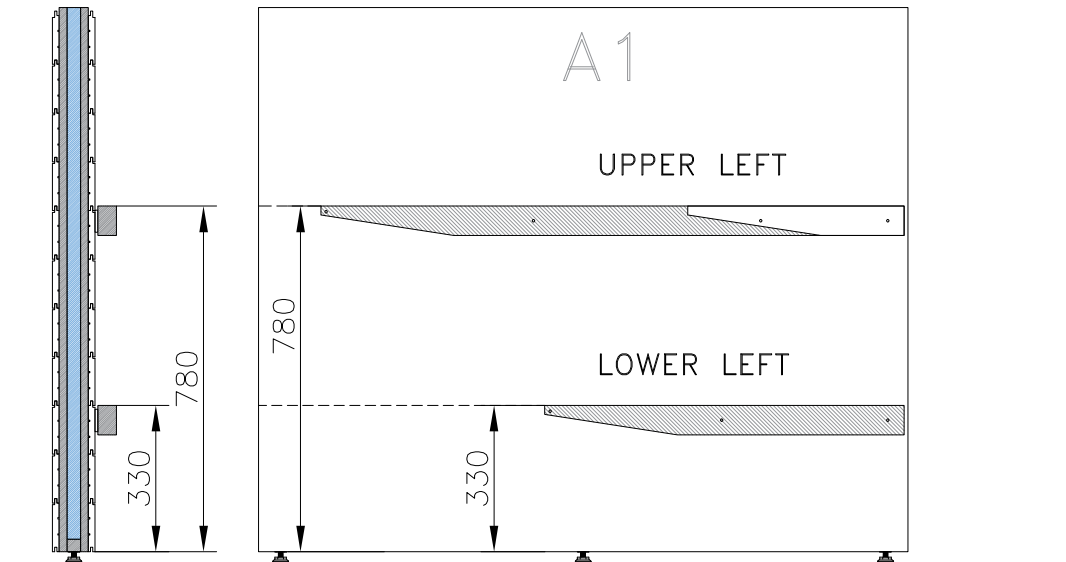

BLOCK SAUNA CABIN  
INSTALLATION INSTRUCTIONS

Table of contents BLOCK-sauna cabin		
Sauna cabin		
Wall-elements	Info	Quantity
A1		1 pc
A2		1 pc
B1		1 pc
B2		1 pc
C1		1 pc
C2		1 pc
Back steel profile		
Back profile L (LEFT)	ZVEL-720	1 pc
Back profile R (RIGHT)	ZVEL-721	1 pc
Roof element(s)		
R1		1 pc
R2	if depth bigger than 1200mm	1 pc
Front steel profile		
Front profile L (LEFT)	ZVEL-730	1 pc
Front profile R (RIGHT)	ZVEL-731	1 pc
Back corner covers		
Left back corner cover		1 pc
Right back corner cover		1 pc
Benches		
Lower bench 1		1 pc
Lower bench 2	layout dependent	1 pc
Upper bench 1		1 pc
Upper bench 2	layout dependent	1 pc
Upper bench 3	layout dependent	1 pc
Bench support(s)		
Decorative bench support(s)	layout dependent	
Standard bench support(s)	layout dependent	
Back rest(s)		
Back rest 1		1 pc
Back rest 2	layout dependent	1 pc
Back rest 3	layout dependent	1 pc
Glass front		
G1	Next to door with hinges	1 pc
G2	Next to door	1 pc
G3	Side wall glass, if ordered	1 pc
G4	Side wall glass, if ordered	1 pc
D	Door glass	1 pc
UG	Upper glass above the door	1 pc
Sealant for glass corner	Only with glass corner	1 pc
Hinges	1-053-440 black	2 pcs
Door handle	Nuppi4, black	1 pc
Magnet holder	ZVEL-500	1 pc
Counter part for magnete	ZVEL-501	1 pc
Magnet	SAZ048KPL	1 pc
Glass support leg	SAZ064M	2-6 pcs
LIGHTNING		
Sauna lamp white	SAS21060T	1 pc
Ventilation		
Ventilation tunnel, steel	ZVEL-740	1 pc
AIR Ventilation slider, black	4021101	1 pc
OPTIONS		
RGBW-LED tubes	if ordered	
Power 90W / 160W (24V)	LED-PWS-24-90	
Power 160W (24V)	LED-PWS-24-160	
RGBW LED funk driver CV 24V	LC-CV-VP	
RGBW LED remote unit 1 zone	LR-1Z	

# Installing bench supports

BLOCK-sauna (Dual Air Flow System)  
Installation order of wall- and  
ceiling elements

1

L = LEFT

2

3

4

5

6

7

8

900mm

p.11

p.15

SAZ064M

G3