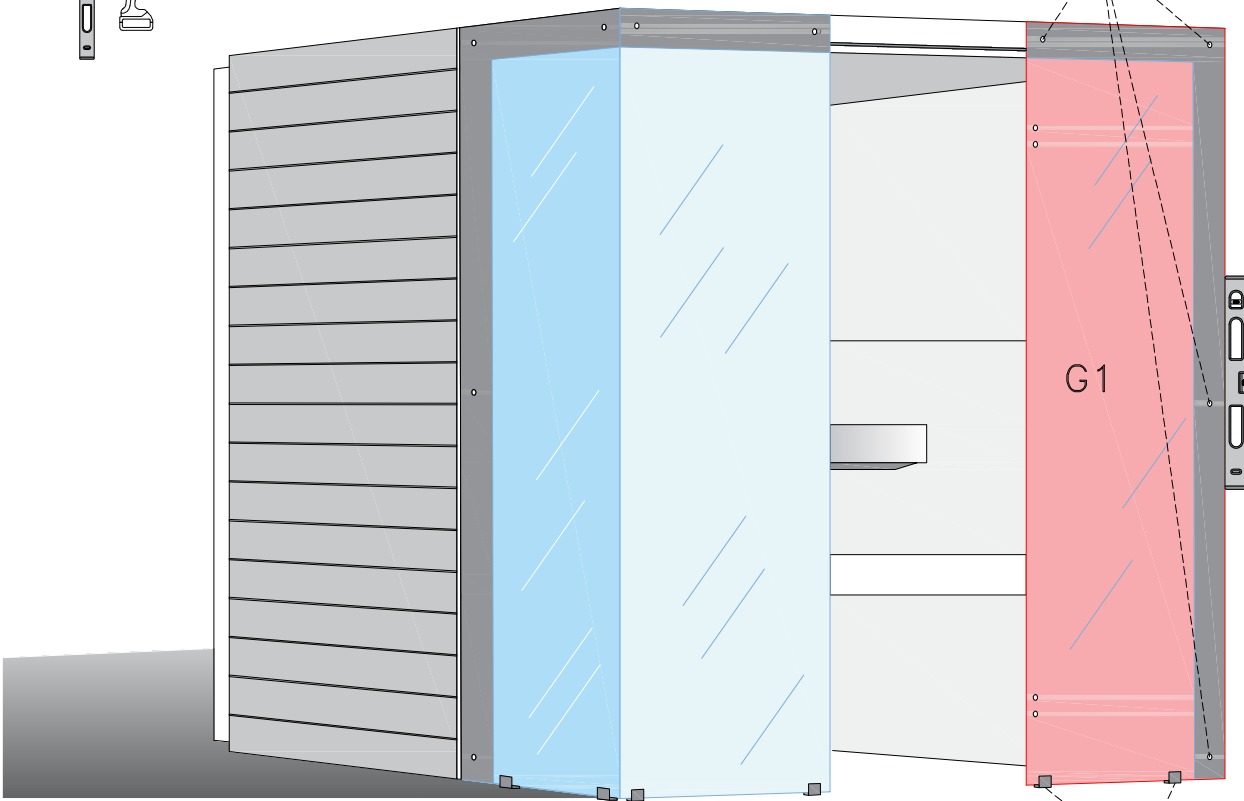

BO 5206015

G2

SAZ064M

BO 5206015

G1

SAZ064M