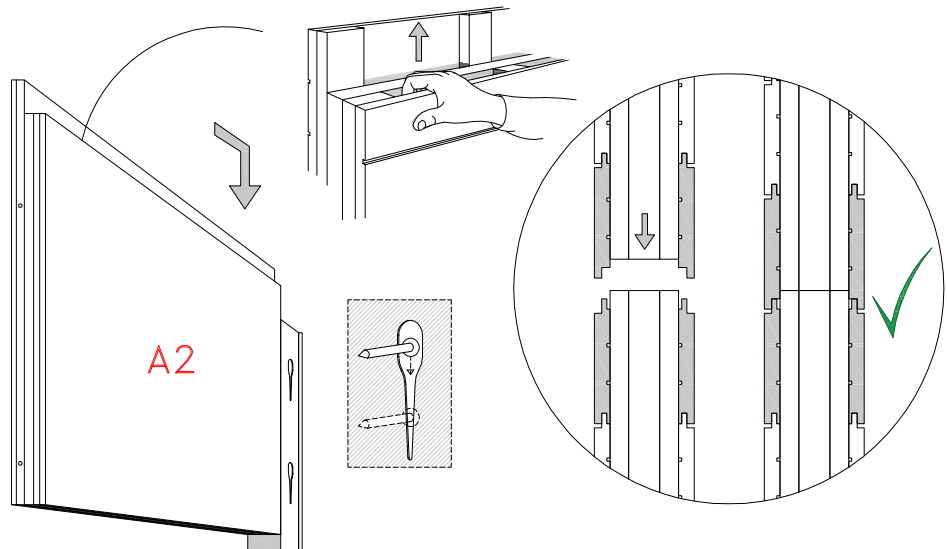

BLOCK SAUNA CABIN  
INSTALLATION INSTRUCTIONS

Table of contents BLOCK-sauna cabin		
Sauna cabin		
Wall-elements	Info	Quantity
A1		1 pc
A2		1 pc
B1		1 pc
B2		1 pc
C1		1 pc
C2		1 pc
Back steel profile		
Back profile L (LEFT)	ZVEL-720	1 pc
Back profile R (RIGHT)	ZVEL-721	1 pc
Roof element(s)		
R1		1 pc
R2	if depth bigger than 1200mm	1 pc
Front steel profile		
Front profile L (LEFT)	ZVEL-730	1 pc
Front profile R (RIGHT)	ZVEL-731	1 pc
Back corner covers		
Left back corner cover		1 pc
Right back corner cover		1 pc
Benches		
Lower bench 1		1 pc
Lower bench 2	layout dependent	1 pc
Upper bench 1		1 pc
Upper bench 2	layout dependent	1 pc
Upper bench 3	layout dependent	1 pc
Bench support(s)		
Decorative bench support(s)	layout dependent	
Standard bench support(s)	layout dependent	
Back rest(s)		
Back rest 1		1 pc
Back rest 2	layout dependent	1 pc
Back rest 3	layout dependent	1 pc
Glass front		
G1	Next to door with hinges	1 pc
G2	Next to door	1 pc
G3	Side wall glass, if ordered	1 pc
G4	Side wall glass, if ordered	1 pc
D	Door glass	1 pc
UG	Upper glass above the door	1 pc
Sealant for glass corner	Only with glass corner	1 pc
Hinges	1-053-440 black	2 pcs
Door handle	Nuppi4, black	1 pc
Magnet holder	ZVEL-500	1 pc
Counter part for magnete	ZVEL-501	1 pc
Magnet	SAZ048KPL	1 pc
Glass support leg	SAZ064M	2-6 pcs
LIGHTNING		
Sauna lamp white	SAS21060T	1 pc
Ventilation		
Ventilation tunnel, steel	ZVEL-740	1 pc
AIR Ventilation slider, black	4021101	1 pc
OPTIONS		
RGBW-LED tubes	if ordered	
Power 90W / 160W (24V)	LED-PWS-24-90	
Power 160W (24V)	LED-PWS-24-160	
RGBW LED funk driver CV 24V	LC-CV-VP	
RGBW LED remote unit 1 zone	LR-1Z	

# Installing bench supports

BLOCK-sauna (Dual Air Flow System)  
Installation order of wall- and  
ceiling elements

1

L = LEFT

2

3

4

5