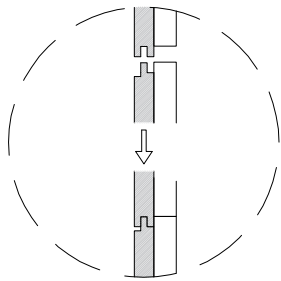

BLOCK SAUNA CABIN  
INSTALLATION INSTRUCTIONS

Table of contents BLOCK-sauna cabin		
Sauna cabin		
Wall-elements	Info	Quantity
A1		1 pc
A2		1 pc
B1		1 pc
B2		1 pc
C1		1 pc
C2		1 pc
Back steel profile		
Back profile L (LEFT)	ZVEL-720	1 pc
Back profile R (RIGHT)	ZVEL-721	1 pc
Roof element(s)		
R1		1 pc
R2	if depth bigger than 1200mm	1 pc
Front steel profile		
Front profile L (LEFT)	ZVEL-730	1 pc
Front profile R (RIGHT)	ZVEL-731	1 pc
Back corner covers		
Left back corner cover		1 pc
Right back corner cover		1 pc
Benches		
Lower bench 1		1 pc
Lower bench 2	layout dependent	1 pc
Upper bench 1		1 pc
Upper bench 2	layout dependent	1 pc
Upper bench 3	layout dependent	1 pc
Bench support(s)		
Decorative bench support(s)	layout dependent	
Standard bench support(s)	layout dependent	
Back rest(s)		
Back rest 1		1 pc
Back rest 2	layout dependent	1 pc
Back rest 3	layout dependent	1 pc
Glass front		
G1	Next to door with hinges	1 pc
G2	Next to door	1 pc
G3	Side wall glass, if ordered	1 pc
G4	Side wall glass, if ordered	1 pc
D	Door glass	1 pc
UG	Upper glass above the door	1 pc
Sealant for glass corner	Only with glass corner	1 pc
Hinges	1-053-440 black	2 pcs
Door handle	Nuppi4, black	1 pc
Magnet holder	ZVEL-500	1 pc
Counter part for magnete	ZVEL-501	1 pc
Magnet	SAZ048KPL	1 pc
Glass support leg	SAZ064M	2-6 pcs
LIGHTNING		
Sauna lamp white	SAS21060T	1 pc
Ventilation		
Ventilation tunnel, steel	ZVEL-740	1 pc
AIR Ventilation slider, black	4021101	1 pc
OPTIONS		
RGBW-LED tubes	if ordered	
Power 90W / 160W (24V)	LED-PWS-24-90	
Power 160W (24V)	LED-PWS-24-160	
RGBW LED funk driver CV 24V	LC-CV-VP	
RGBW LED remote unit 1 zone	LR-1Z	

# Installing bench supports

BLOCK-sauna (Dual Air Flow System)  
Installation order of wall- and  
ceiling elements

1

L = LEFT

2

3

4

5