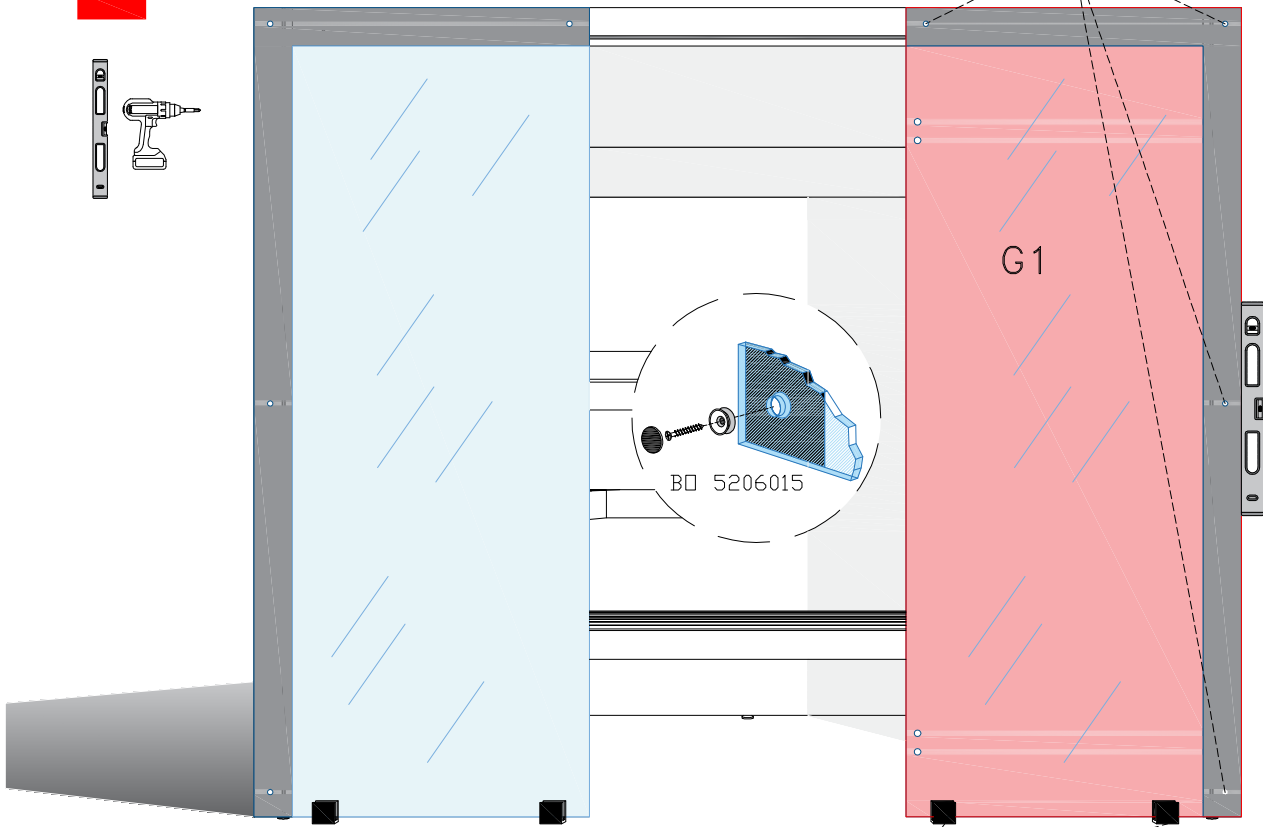

BD 5206015

1-032-927 black
x2

SAZ064M