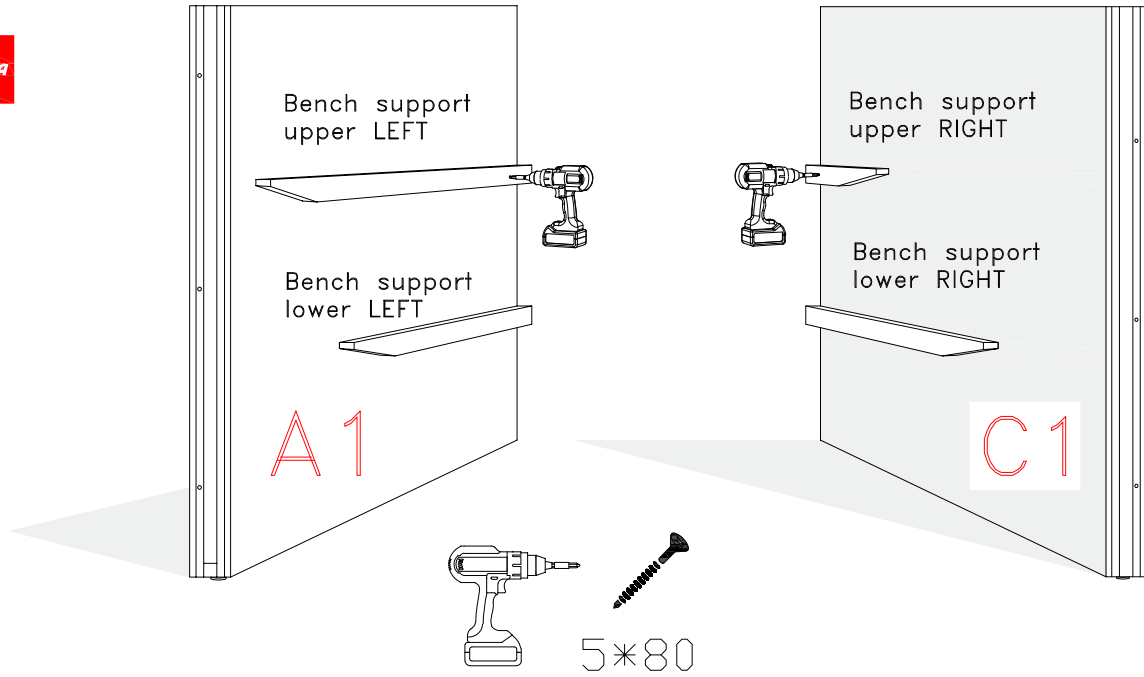

BLOCK SAUNA CABIN  
INSTALLATION INSTRUCTIONS

Table of contents BLOCK-sauna cabin		
Sauna cabin		
Wall-elements	Info	Quantity
A1		1 pc
A2		1 pc
B1		1 pc
B2		1 pc
C1		1 pc
C2		1 pc
Back steel profile		
Back profile L (LEFT)	ZVEL-720	1 pc
Back profile R (RIGHT)	ZVEL-721	1 pc
Roof element(s)		
R1		1 pc
R2	if depth bigger than 1200mm	1 pc
Front steel profile		
Front profile L (LEFT)	ZVEL-730	1 pc
Front profile R (RIGHT)	ZVEL-731	1 pc
Back corner covers		
Left back corner cover		1 pc
Right back corner cover		1 pc
Benches		
Lower bench 1		1 pc
Lower bench 2	layout dependent	1 pc
Upper bench 1		1 pc
Upper bench 2	layout dependent	1 pc
Upper bench 3	layout dependent	1 pc
Bench support(s)		
Decorative bench support(s)	layout dependent	
Standard bench support(s)	layout dependent	
Back rest(s)		
Back rest 1		1 pc
Back rest 2	layout dependent	1 pc
Back rest 3	layout dependent	1 pc
Glass front		
G1	Next to door with hinges	1 pc
G2	Next to door	1 pc
G3	Side wall glass, if ordered	1 pc
G4	Side wall glass, if ordered	1 pc
D	Door glass	1 pc
UG	Upper glass above the door	1 pc
Sealant for glass corner	Only with glass corner	1 pc
Hinges	1-053-440 black	2 pcs
Door handle	Nuppi4, black	1 pc
Magnet holder	ZVEL-500	1 pc
Counter part for magnete	ZVEL-501	1 pc
Magnet	SAZ048KPL	1 pc
Glass support leg	SAZ064M	2-6 pcs
LIGHTNING		
Sauna lamp white	SAS21060T	1 pc
Ventilation		
Ventilation tunnel, steel	ZVEL-740	1 pc
AIR Ventilation slider, black	4021101	1 pc
OPTIONS		
RGBW-LED tubes	if ordered	
Power 90W / 160W (24V)	LED-PWS-24-90	
Power 160W (24V)	LED-PWS-24-160	
RGBW LED funk driver CV 24V	LC-CV-VP	
RGBW LED remote unit 1 zone	LR-1Z	

# Installing bench supports

BLOCK-sauna (Dual Air Flow System)  
Installation order of wall- and  
ceiling elements

1

L = LEFT

2

3

4

5