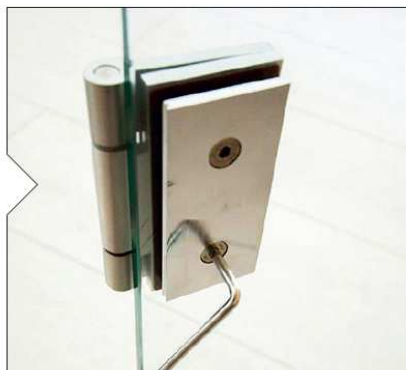

1-032-927 black

×2