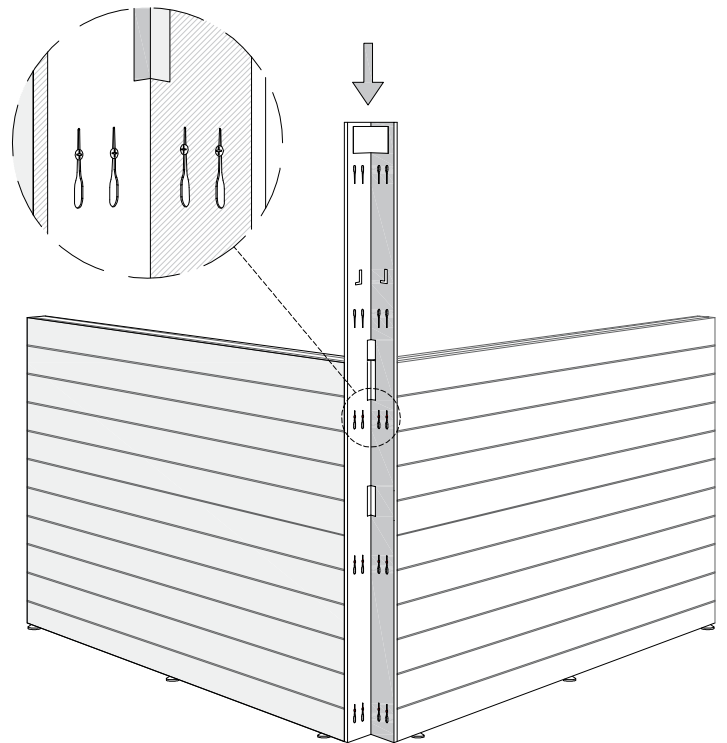

BLOCK SAUNA CABIN  
INSTALLATION INSTRUCTIONS

Table of contents BLOCK-sauna cabin		
Sauna cabin		
Wall-elements	Info	Quantity
A1		1 pc
A2		1 pc
B1		1 pc
B2		1 pc
C1		1 pc
C2		1 pc
Back steel profile		
Back profile L (LEFT)	ZVEL-720	1 pc
Back profile R (RIGHT)	ZVEL-721	1 pc
Roof element(s)		
R1		1 pc
R2	if depth bigger than 1200mm	1 pc
Front steel profile		
Front profile L (LEFT)	ZVEL-730	1 pc
Front profile R (RIGHT)	ZVEL-731	1 pc
Back corner covers		
Left back corner cover		1 pc
Right back corner cover		1 pc
Benches		
Lower bench 1		1 pc
Lower bench 2	layout dependent	1 pc
Upper bench 1		1 pc
Upper bench 2	layout dependent	1 pc
Upper bench 3	layout dependent	1 pc
Bench support(s)		
Decorative bench support(s)	layout dependent	
Standard bench support(s)	layout dependent	
Back rest(s)		
Back rest 1		1 pc
Back rest 2	layout dependent	1 pc
Back rest 3	layout dependent	1 pc
Glass front		
G1	Next to door with hinges	1 pc
G2	Next to door	1 pc
G3	Side wall glass, if ordered	1 pc
G4	Side wall glass, if ordered	1 pc
D	Door glass	1 pc
UG	Upper glass above the door	1 pc
Sealant for glass corner	Only with glass corner	1 pc
Hinges	1-053-440 black	2 pcs
Door handle	Nuppi4, black	1 pc
Magnet holder	ZVEL-500	1 pc
Counter part for magnete	ZVEL-501	1 pc
Magnet	SAZ048KPL	1 pc
Glass support leg	SAZ064M	2-6 pcs
LIGHTNING		
Sauna lamp white	SAS21060T	1 pc
Ventilation		
Ventilation tunnel, steel	ZVEL-740	1 pc
AIR Ventilation slider, black	4021101	1 pc
OPTIONS		
RGBW-LED tubes	if ordered	
Power 90W / 160W (24V)	LED-PWS-24-90	
Power 160W (24V)	LED-PWS-24-160	
RGBW LED funk driver CV 24V	LC-CV-VP	
RGBW LED remote unit 1 zone	LR-1Z	

# Installing bench supports

BLOCK-sauna (Dual Air Flow System)  
Installation order of wall- and  
ceiling elements

1

L = LEFT

2

3

4

5