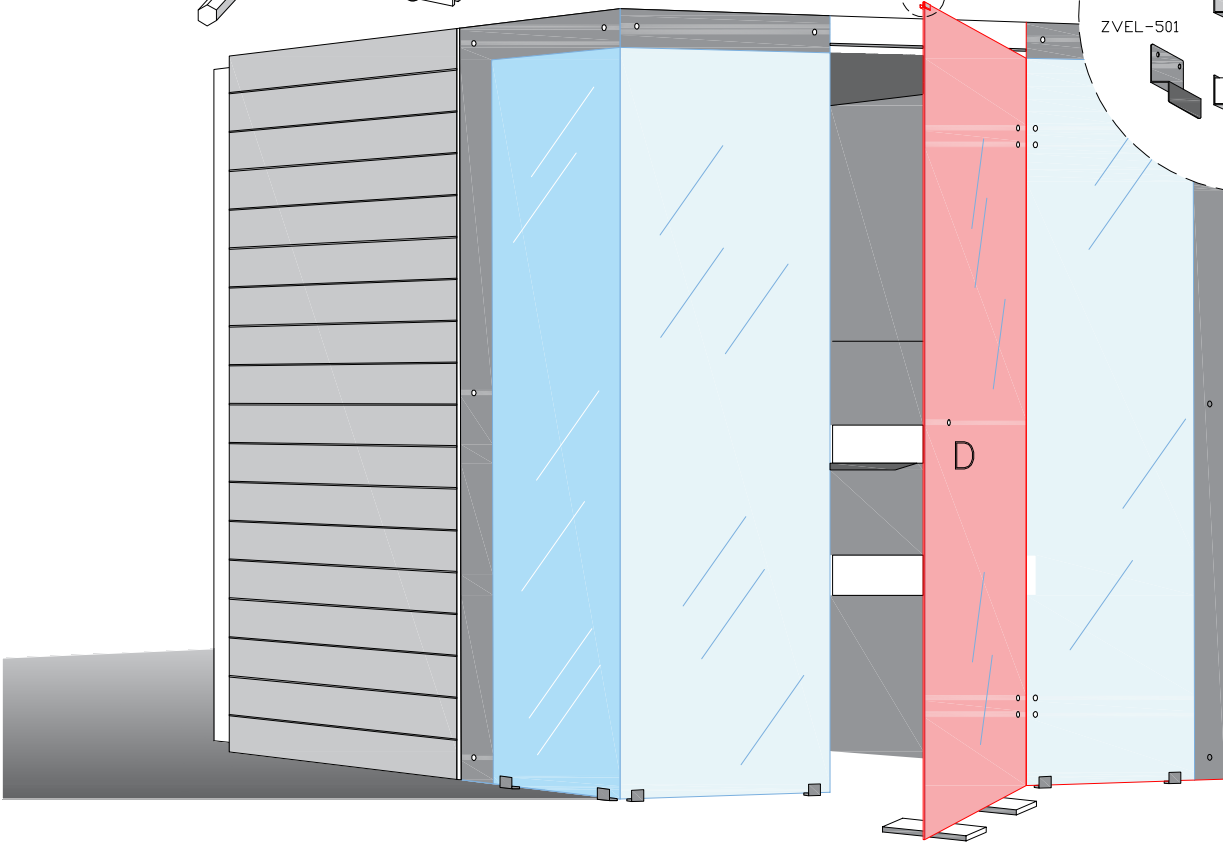

1-032-927 black

×2