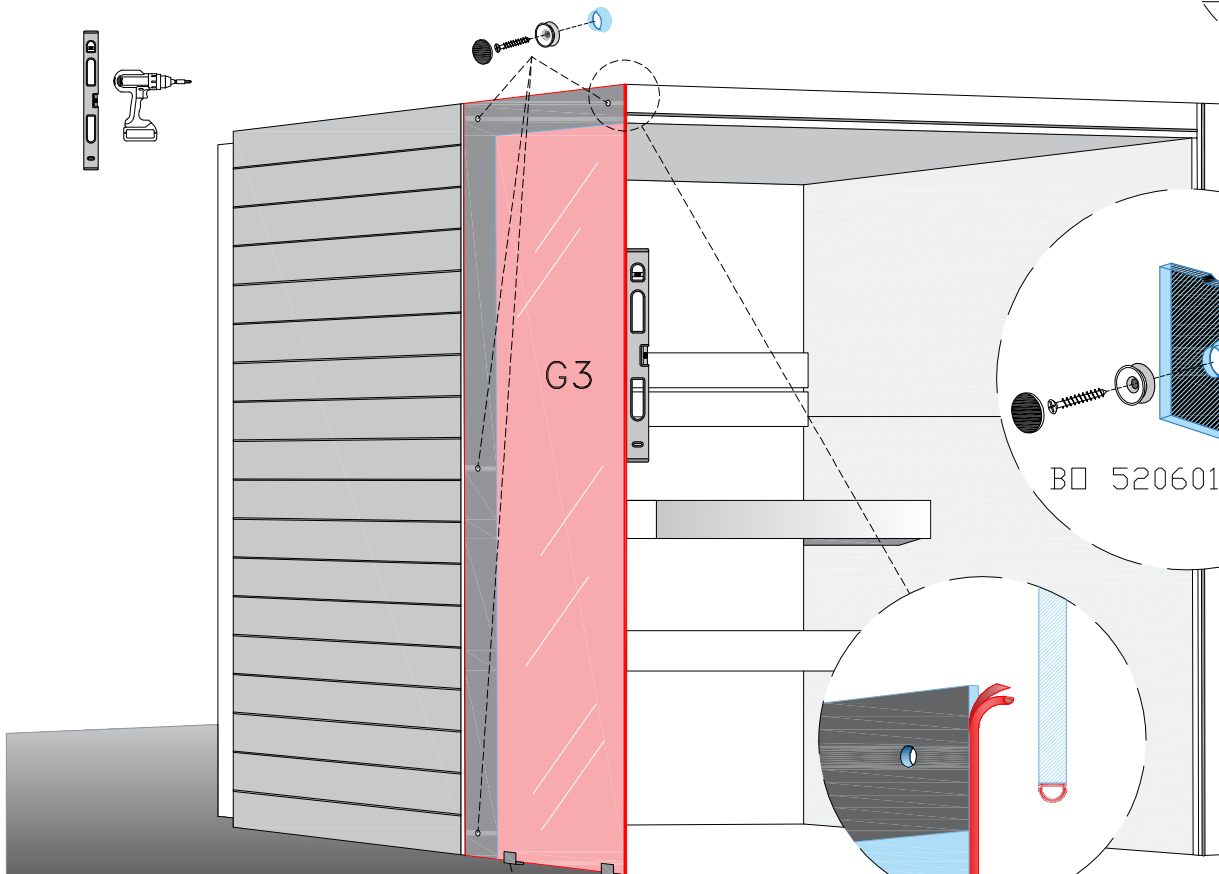

SAZ064M

G3

B0 5206015

SAZ064M