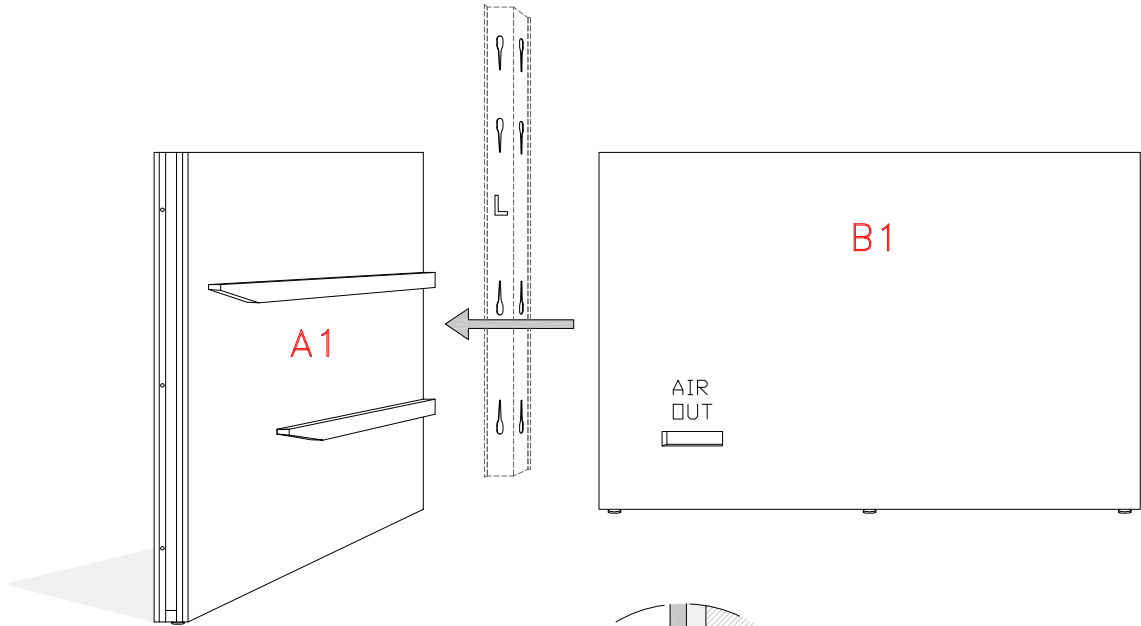

BLOCK SAUNA CABIN  
INSTALLATION INSTRUCTIONS

Table of contents BLOCK-sauna cabin		
Sauna cabin		
Wall-elements	Info	Quantity
A1		1 pc
A2		1 pc
B1		1 pc
B2		1 pc
C1		1 pc
C2		1 pc
Back steel profile		
Back profile L (LEFT)	ZVEL-720	1 pc
Back profile R (RIGHT)	ZVEL-721	1 pc
Roof element(s)		
R1		1 pc
R2	if depth bigger than 1200mm	1 pc
Front steel profile		
Front profile L (LEFT)	ZVEL-730	1 pc
Front profile R (RIGHT)	ZVEL-731	1 pc
Back corner covers		
Left back corner cover		1 pc
Right back corner cover		1 pc
Benches		
Lower bench 1		1 pc
Lower bench 2	layout dependent	1 pc
Upper bench 1		1 pc
Upper bench 2	layout dependent	1 pc
Upper bench 3	layout dependent	1 pc
Bench support(s)		
Decorative bench support(s)	layout dependent	
Standard bench support(s)	layout dependent	
Back rest(s)		
Back rest 1		1 pc
Back rest 2	layout dependent	1 pc
Back rest 3	layout dependent	1 pc
Glass front		
G1	Next to door with hinges	1 pc
G2	Next to door	1 pc
G3	Side wall glass, if ordered	1 pc
G4	Side wall glass, if ordered	1 pc
D	Door glass	1 pc
UG	Upper glass above the door	1 pc
Sealant for glass corner	Only with glass corner	1 pc
Hinges	1-053-440 black	2 pcs
Door handle	Nuppi4, black	1 pc
Magnet holder	ZVEL-500	1 pc
Counter part for magnete	ZVEL-501	1 pc
Magnet	SAZ048KPL	1 pc
Glass support leg	SAZ064M	2-6 pcs
LIGHTNING		
Sauna lamp white	SAS21060T	1 pc
Ventilation		
Ventilation tunnel, steel	ZVEL-740	1 pc
AIR Ventilation slider, black	4021101	1 pc
OPTIONS		
RGBW-LED tubes	if ordered	
Power 90W / 160W (24V)	LED-PWS-24-90	
Power 160W (24V)	LED-PWS-24-160	
RGBW LED funk driver CV 24V	LC-CV-VP	
RGBW LED remote unit 1 zone	LR-1Z	

# Installing bench supports

BLOCK-sauna (Dual Air Flow System)  
Installation order of wall- and  
ceiling elements

1

L = LEFT

2

3

4

5