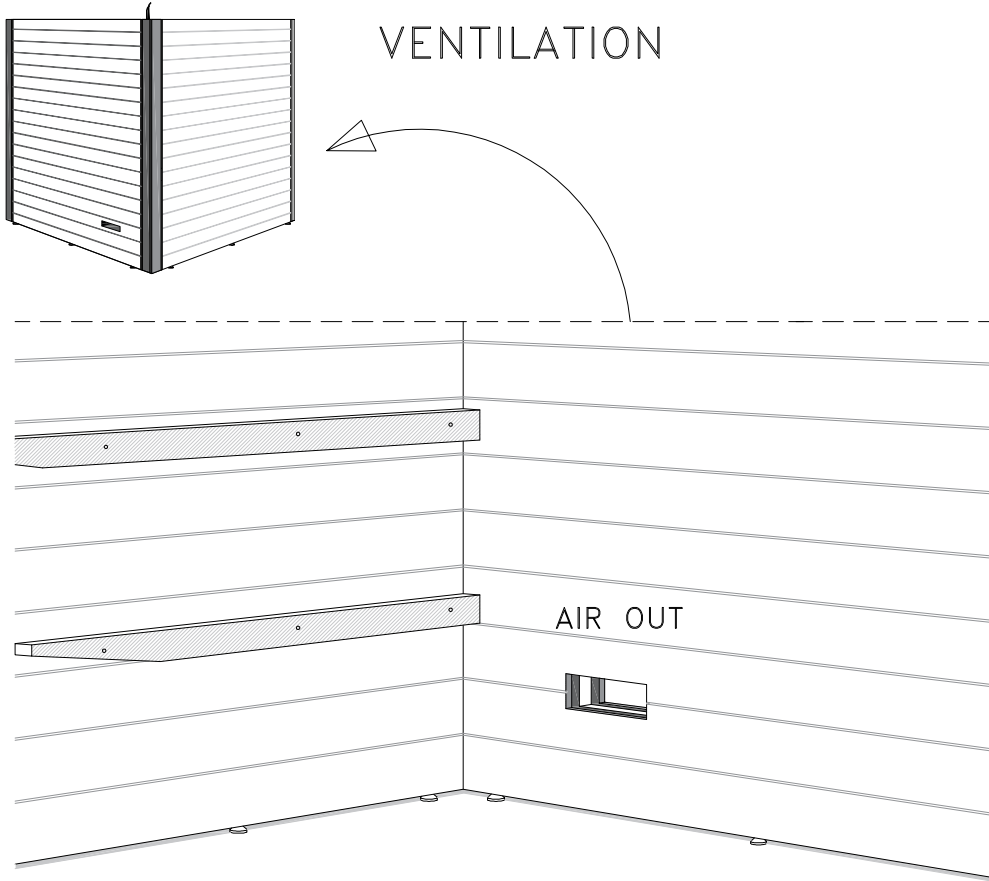

VENTILATION